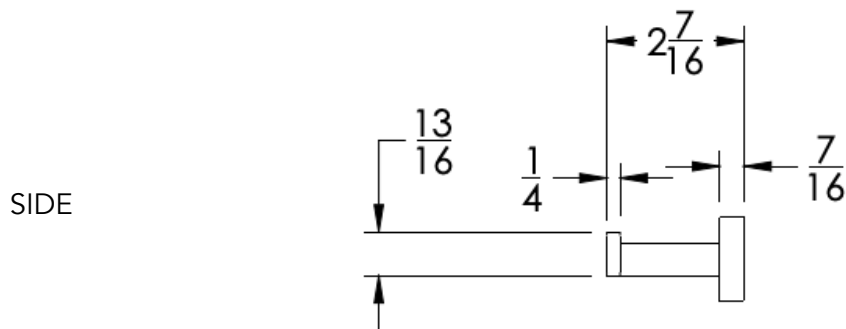

Dimension in inches

NOTE: Dimensions subject to change without notice.