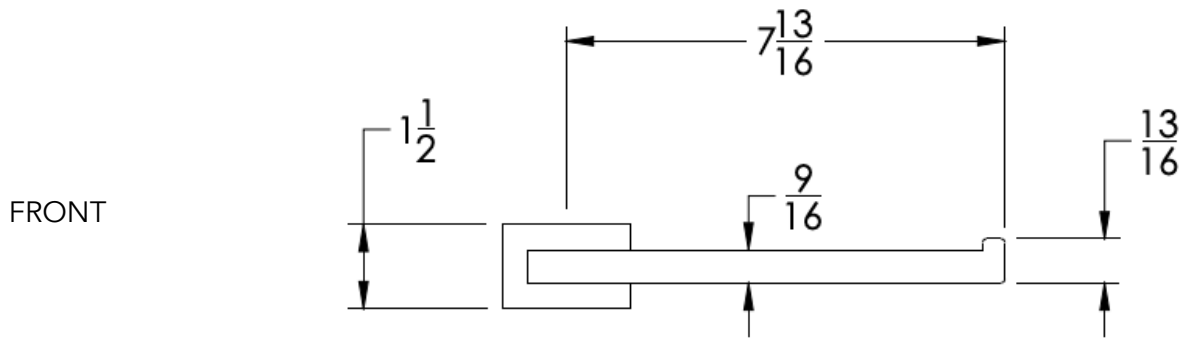

Dimension in inches

NOTE: Dimensions subject to change without notice.