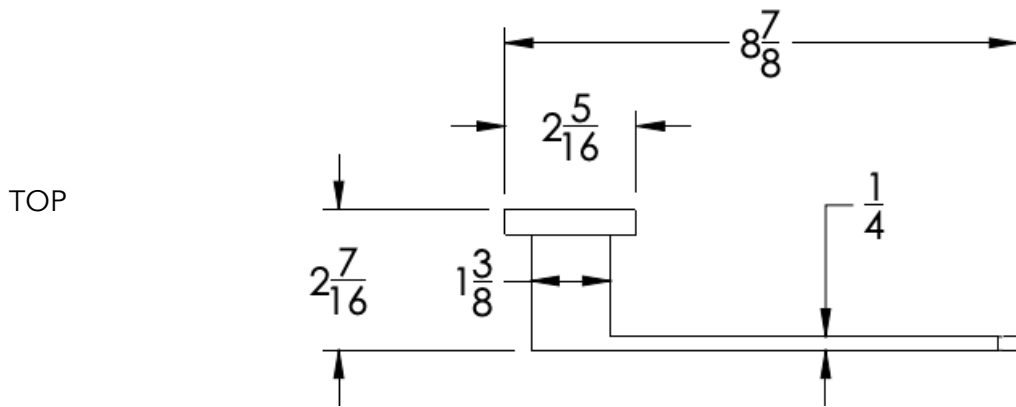

neelnox

LET
THERE
BE **DESIGN.**

FEATURES

- Premium 304 Grade Stainless Steel
- Solid Mount Construction
- Concealed Installation Hardware
- State of the art wall anchors included for installation on Dry wall or Tile

Dimension in inches

NOTE: Dimensions subject to change without notice.