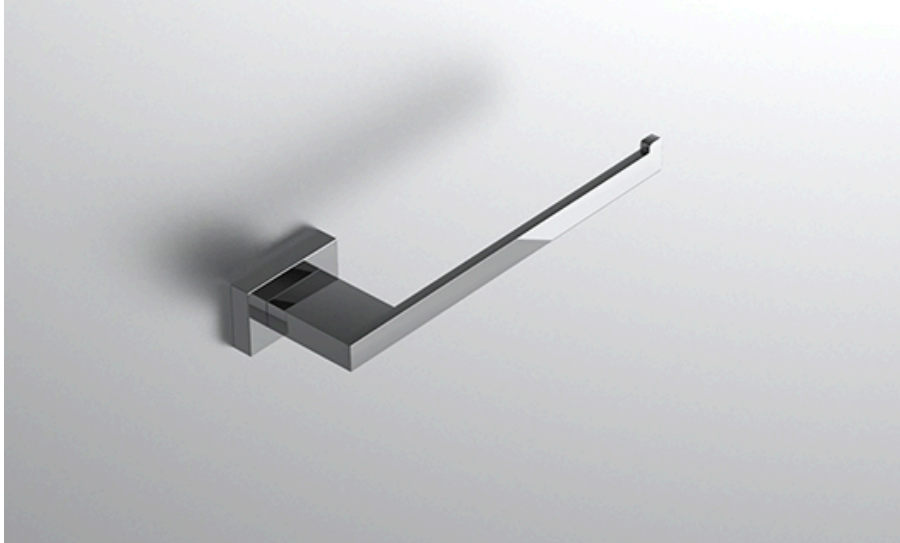

neelnox

LET
THERE
BE **DESIGN.**

FEATURES

- Premium 304 Grade Stainless Steel
- Solid Mount Construction
- Concealed Installation Hardware
- State of the art wall anchors included for installation on Dry wall or Tile

COLLECTION EMERGENCE

TOWEL RING

Model	Product	Finishes Available
EMG-TWR2R	Towel Ring (facing Right)	Multiple finishes available. Over 23 finishes to choose from.
EMG-TWR2L	Towel Ring (facing Left)	

FINISHES			
	Polished (-P)	Antique Copper (-ACOP)	Polished Gold (-PGLD)
	Brushed (-B)	Polished Brass (-PBRS)	Brushed Copper (-BCOP)
	Brushed Gold (-BGLD)	Matte White (-WHT)	Brushed Rose Gold (-BRGD)
	Matte Black (-BLK)	Brushed Modern Bronze (-BMBRZ)	Brushed Black (-BRBLK)
	Oil Rubbed Bronze (-ORB)	Glossy White (-GWHT)	Polished Black (-PBLK)
	Brushed Brass (-BBRS)	Polished Rose Gold (-PRGD)	Antique Nickel (-ANKL)
	Brushed Bronze (-BBRZ)	Unlacquered Brass (-UBRS)	Black Nickel (-NKBL)
	Antique Brass (-ABRS)	Polished Nickel (-PNKL)	