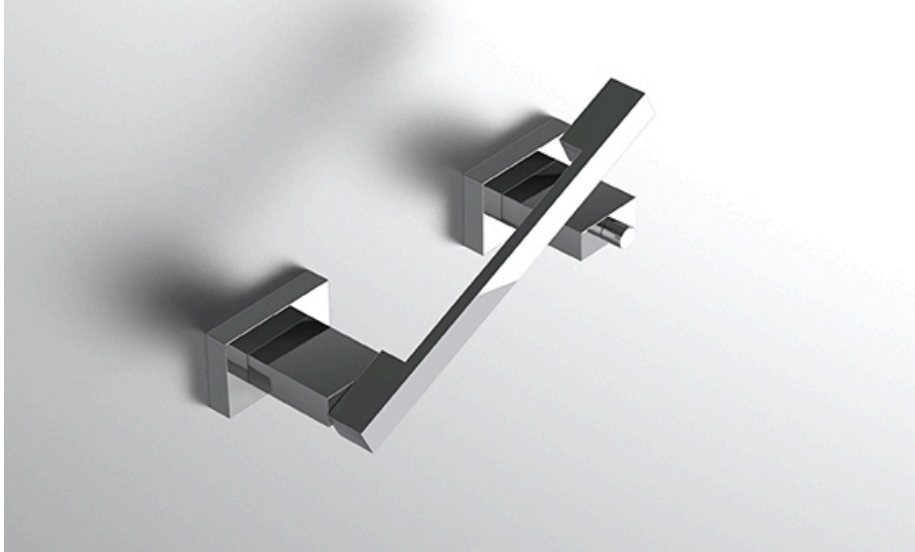

# neelnox

LET  
THERE  
BE **DESIGN.**

## FEATURES

- Premium 304 Grade Stainless Steel
- Solid Mount Construction
- Concealed Installation Hardware
- State of the art wall anchors included for installation on Dry wall or Tile