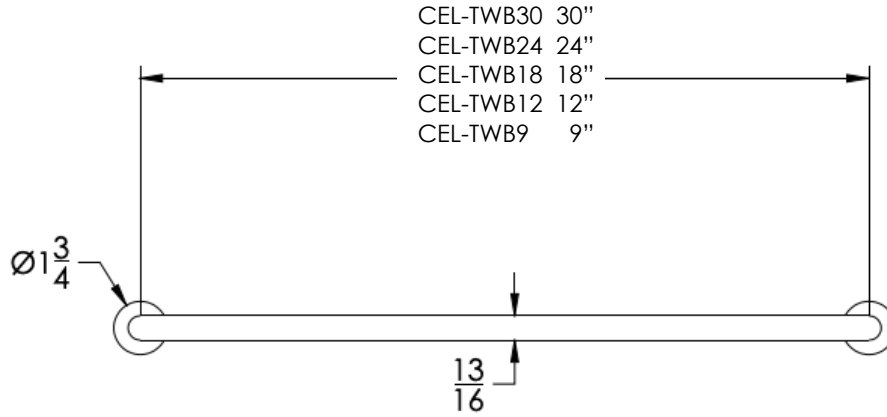

COLLECTION CELLO

TOWEL BAR

Model	Product	Finishes Available
CEL-TWB9	9" Towel Bar	Multiple finishes available. Over 23 finishes to choose from.
CEL-TWB12	12" Towel Bar	
CEL-TWB18	18" Towel Bar	
CEL-TWB24	24" Towel Bar	
CEL-TWB30	30" Towel Bar	

Dimension in inches

FRONT

TOP

SIDE

NOTE: Dimensions subject to change without notice.