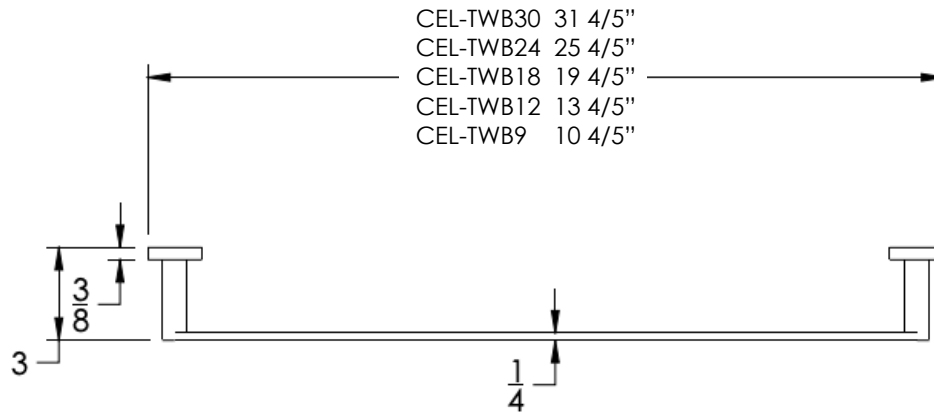

COLLECTION CELLO

TOWEL BAR

Model	Product	Finishes Available
CEL-TWB9	9" Towel Bar	Multiple finishes available. Over 23 finishes to choose from.
CEL-TWB12	12" Towel Bar	
CEL-TWB18	18" Towel Bar	
CEL-TWB24	24" Towel Bar	
CEL-TWB30	30" Towel Bar	

Dimension in inches

FRONT

TOP

SIDE

NOTE: Dimensions subject to change without notice.