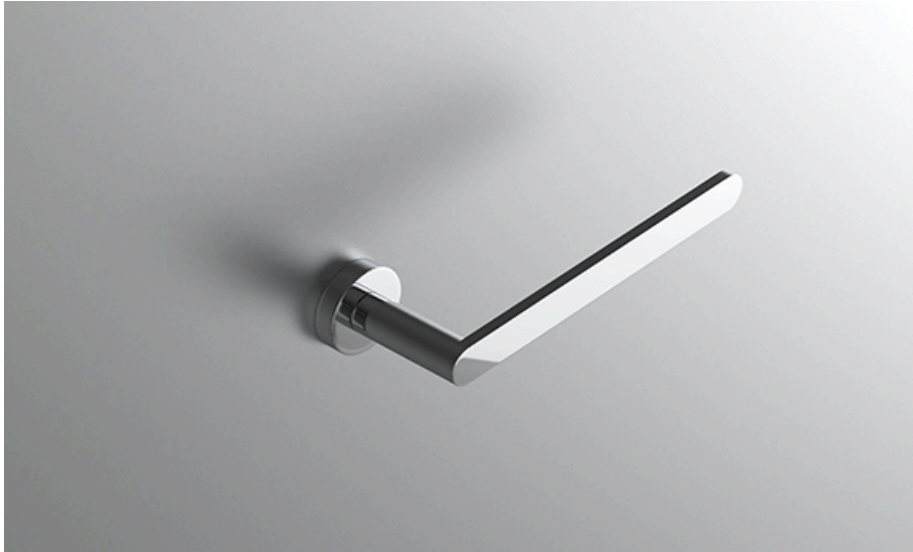

neelnox

LET
THERE
BE **DESIGN.**

FEATURES

- Premium 304 Grade Stainless Steel
- Solid Mount Construction
- Concealed Installation Hardware
- State of the art wall anchors included for installation on Dry wall or Tile

COLLECTION CELLO

TOWEL RING

Model	Product	Finishes Available
CEL-TWR2R	Towel Ring (facing Right)	Multiple finishes available. Over 23 finishes to choose from.
CEL-TWR2L	Towel Ring (facing Left)	

FINISHES