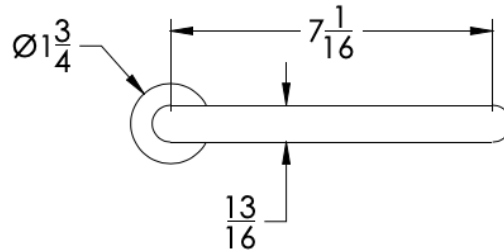

COLLECTION CELLO

TOWEL RING

Model	Product	Finishes Available
CEL-TWR2R	Towel Ring (facing Right)	Multiple finishes available. Over 23 finishes to choose from.
CEL-TWR2L	Towel Ring (facing Left)	

FINISHES

Dimension in inches

FRONT

TOP

SIDE

NOTE: Dimensions subject to change without notice.