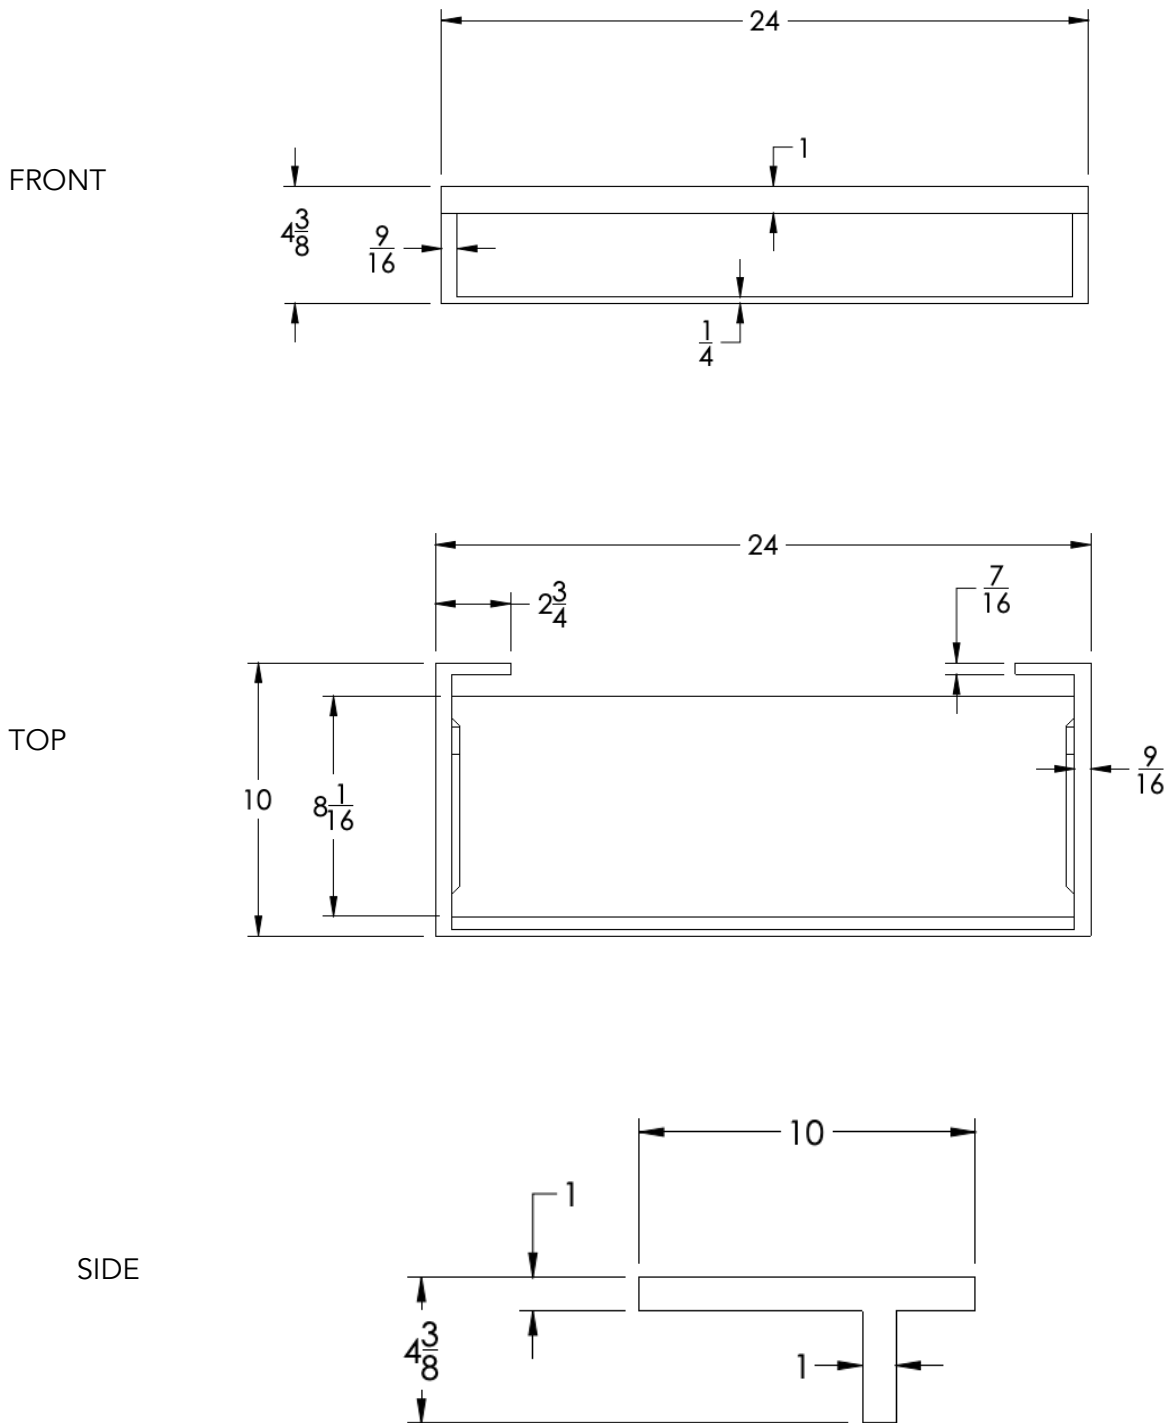

neelnox

LET
THERE
BE **DESIGN.**

FEATURES

- Premium 304 Grade Stainless Steel
- Solid Mount Construction
- Concealed Installation Hardware
- State of the art wall anchors included for installation on Dry wall or Tile

COLLECTION AVANT GARDE

TOWEL RACK WITH BAR

Model	Product	Finishes Available
AVG-TRKB24	Towel Rack With Bar	Multiple finishes available. Over 23 finishes to choose from.

FINISHES			
Polished (-P)	Antique Copper (-ACOP)	Polished Gold (-PGLD)	
Brushed (-B)	Polished Brass (-PBRS)	Brushed Copper (-BCOP)	
Brushed Gold (-BGLD)	Matte White (-WHT)	Brushed Rose Gold (-BRGD)	
Matte Black (-BLK)	Brushed Modern Bronze (-BMBRZ)	Brushed Black (-BRBLK)	
Oil Rubbed Bronze (-ORB)	Glossy White (-GWHT)	Polished Black (-PBLK)	
Brushed Brass (-BBRS)	Polished Rose Gold (-PRGD)	Antique Nickel (-ANKL)	
Brushed Bronze (-BBRZ)	Unlacquered Brass (-UBRS)	Black Nickel (-NKBL)	
Antique Brass (-ABRS)	Polished Nickel (-PNKL)		

Dimensions in inches

NOTE: Dimensions subject to change without notice.