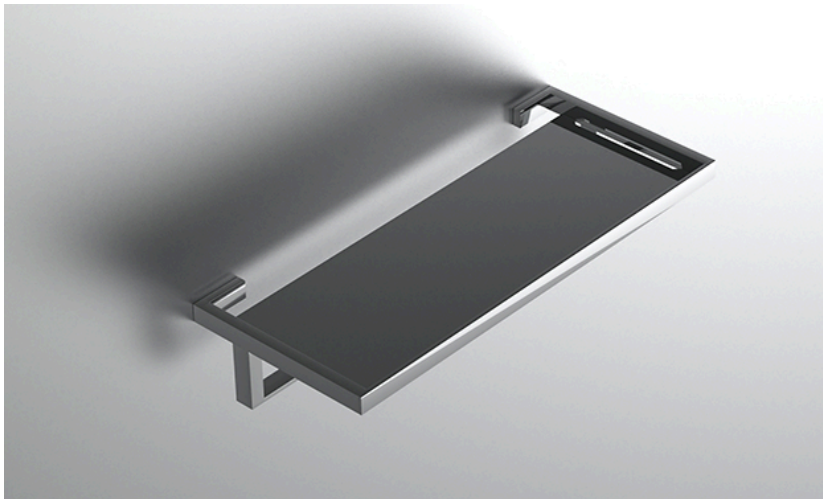

neelnox

LET
THERE
BE **DESIGN.**

FEATURES

- Premium 304 Grade Stainless Steel
- Solid Mount Construction
- Concealed Installation Hardware
- State of the art wall anchors included for installation on Dry wall or Tile

COLLECTION AVANT GARDE

TOWEL RACK WITH BAR

Model	Product	Finishes Available
AVG-TRKB24	Towel Rack With Bar	Multiple finishes available. Over 23 finishes to choose from.

FINISHES			
Polished (-P)	Antique Copper (-ACOP)	Polished Gold (-PGLD)	
Brushed (-B)	Polished Brass (-PBRS)	Brushed Copper (-BCOP)	
Brushed Gold (-BGLD)	Matte White (-WHT)	Brushed Rose Gold (-BRGD)	
Matte Black (-BLK)	Brushed Modern Bronze (-BMBRZ)	Brushed Black (-BRBLK)	
Oil Rubbed Bronze (-ORB)	Glossy White (-GWHT)	Polished Black (-PBLK)	
Brushed Brass (-BBRS)	Polished Rose Gold (-PRGD)	Antique Nickel (-ANKL)	
Brushed Bronze (-BBRZ)	Unlacquered Brass (-UBRS)	Black Nickel (-NKBL)	
Antique Brass (-ABRS)	Polished Nickel (-PNKL)		