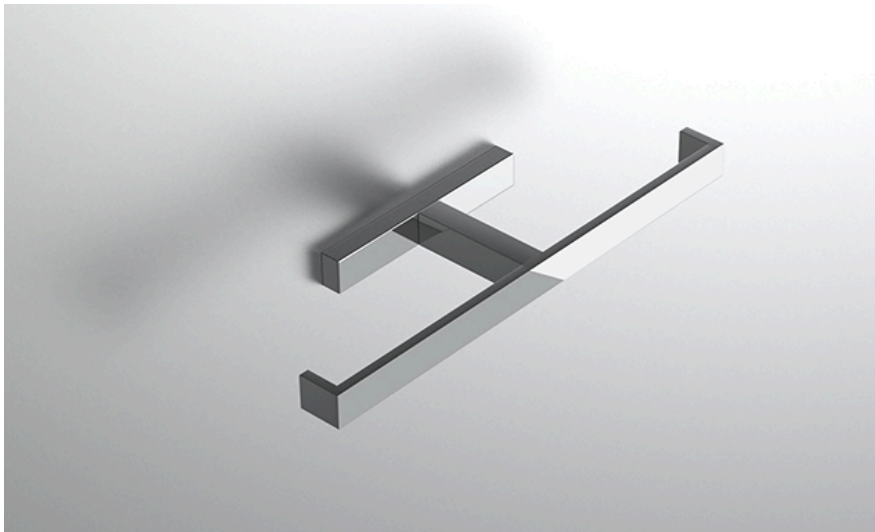

# neelnox

LET  
THERE  
BE **DESIGN.**

### FEATURES

- Premium 304 Grade Stainless Steel
- Solid Mount Construction
- Concealed Installation Hardware
- State of the art wall anchors included for installation on Dry wall or Tile