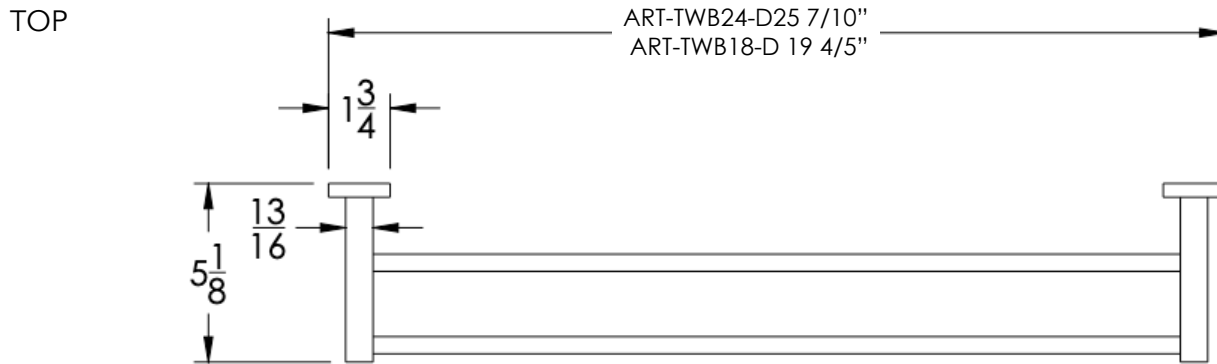

neelnox

LET
THERE
BE **DESIGN.**

FEATURES

- Premium 304 Grade Stainless Steel
- Solid Mount Construction
- Concealed Installation Hardware
- State of the art wall anchors included for installation on Dry wall or Tile

COLLECTION ARTE

TOWEL BAR

Model	Product	Finishes Available
ART-TWB24-D	24" Towel Bar	Multiple finishes available. Over 23 finishes to choose from.

FINISHES			
	Polished (-P)	Antique Copper (-ACOP)	Polished Gold (-PGLD)
	Brushed (-B)	Polished Brass (-PBRS)	Brushed Copper (-BCOP)
	Brushed Gold (-BGLD)	Matte White (-WHT)	Brushed Rose Gold (-BRGD)
	Matte Black (-BLK)	Brushed Modern Bronze (-BMBRZ)	Brushed Black (-BRBLK)
	Oil Rubbed Bronze (-ORB)	Glossy White (-GWHT)	Polished Black (-PBLK)
	Brushed Brass (-BBRS)	Polished Rose Gold (-PRGD)	Antique Nickel (-ANKL)
	Brushed Bronze (-BBRZ)	Unlacquered Brass (-UBRS)	Black Nickel (-NKBL)
	Antique Brass (-ABRS)	Polished Nickel (-PNKL)	

Dimensions in inches

NOTE: Dimensions subject to change without notice.