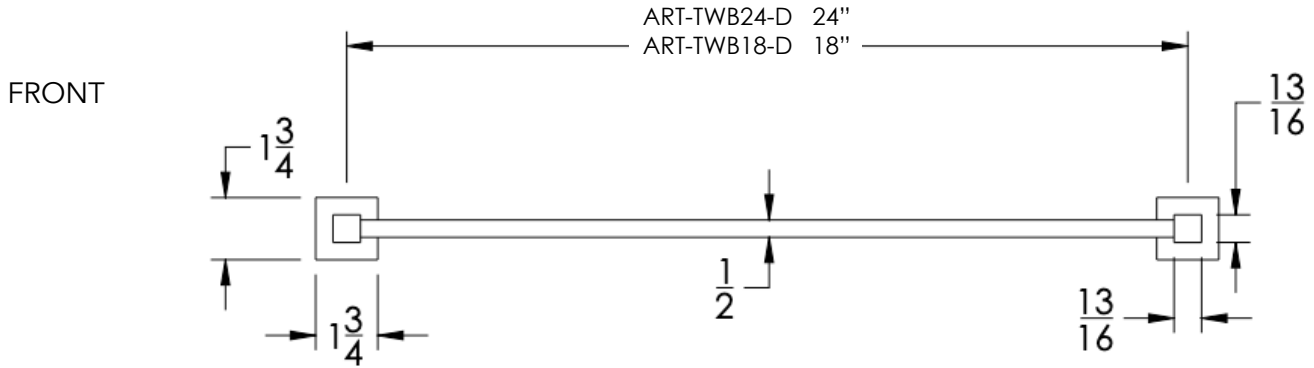

neelnox

LET
THERE
BE **DESIGN.**

FEATURES

- Premium 304 Grade Stainless Steel
- Solid Mount Construction
- Concealed Installation Hardware
- State of the art wall anchors included for installation on Dry wall or Tile

COLLECTION ARTE

TOWEL BAR

Model	Product	Finishes Available
ART-TWB24-D	24" Towel Bar	Multiple finishes available. Over 23 finishes to choose from.

FINISHES			
	Polished (-P)	Antique Copper (-ACOP)	Polished Gold (-PGLD)
	Brushed (-B)	Polished Brass (-PBRS)	Brushed Copper (-BCOP)
	Brushed Gold (-BGLD)	Matte White (-WHT)	Brushed Rose Gold (-BRGD)
	Matte Black (-BLK)	Brushed Modern Bronze (-BMBRZ)	Brushed Black (-BRBLK)
	Oil Rubbed Bronze (-ORB)	Glossy White (-GWHT)	Polished Black (-PBLK)
	Brushed Brass (-BBRS)	Polished Rose Gold (-PRGD)	Antique Nickel (-ANKL)
	Brushed Bronze (-BBRZ)	Unlacquered Brass (-UBRS)	Black Nickel (-NKBL)
	Antique Brass (-ABRS)	Polished Nickel (-PNKL)	

Dimensions in inches

NOTE: Dimensions subject to change without notice.