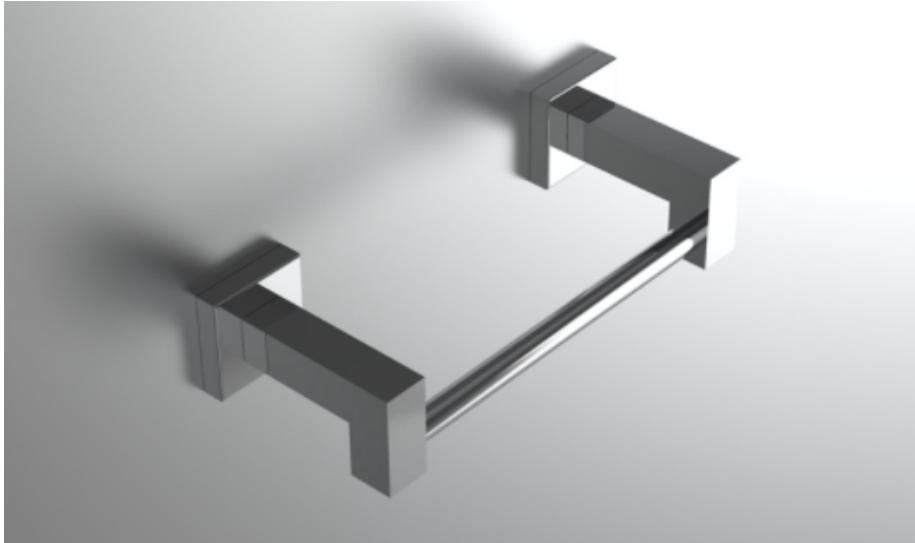

neelnox

LET
THERE
BE **DESIGN.**

FEATURES

- Premium 304 Grade Stainless Steel
- Solid Mount Construction
- Concealed Installation Hardware
- State of the art wall anchors included for installation on Dry wall or Tile

COLLECTION ARTE

TOWEL RING

Model	Product	Finishes Available
ART-TWR1	Towel Ring	Multiple finishes available. Over 23 finishes to choose from.

FINISHES			
	Polished (-P)	Antique Copper (-ACOP)	Polished Gold (-PGLD)
	Brushed (-B)	Polished Brass (-PBRS)	Brushed Copper (-BCOP)
	Brushed Gold (-BGLD)	Matte White (-WHT)	Brushed Rose Gold (-BRGD)
	Matte Black (-BLK)	Brushed Modern Bronze (-BMBRZ)	Brushed Black (-BRBLK)
	Oil Rubbed Bronze (-ORB)	Glossy White (-GWHT)	Polished Black (-PBLK)
	Brushed Brass (-BBRS)	Polished Rose Gold (-PRGD)	Antique Nickel (-ANKL)
	Brushed Bronze (-BBRZ)	Unlacquered Brass (-UBRS)	Black Nickel (-NKBL)
	Antique Brass (-ABRS)	Polished Nickel (-PNKL)	

Dimensions in inches

FRONT

TOP

SIDE

NOTE: Dimensions subject to change without notice.