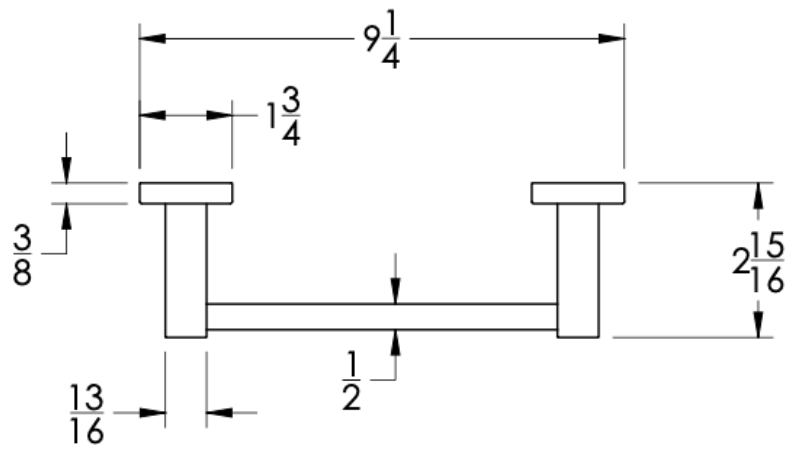

COLLECTION ARTE

TOWEL RING

Model	Product	Finishes Available
ART-TWR1	Towel Ring	Multiple finishes available. Over 23 finishes to choose from.

FINISHES			
	Polished (-P)	Antique Copper (-ACOP)	Polished Gold (-PGLD)
	Brushed (-B)	Polished Brass (-PBRS)	Brushed Copper (-BCOP)
	Brushed Gold (-BGLD)	Matte White (-WHT)	Brushed Rose Gold (-BRGD)
	Matte Black (-BLK)	Brushed Modern Bronze (-BMBRZ)	Brushed Black (-BRBLK)
	Oil Rubbed Bronze (-ORB)	Glossy White (-GWHT)	Polished Black (-PBLK)
	Brushed Brass (-BBRS)	Polished Rose Gold (-PRGD)	Antique Nickel (-ANKL)
	Brushed Bronze (-BBRZ)	Unlacquered Brass (-UBRS)	Black Nickel (-NKBL)
	Antique Brass (-ABRS)	Polished Nickel (-PNKL)	

Dimensions in inches

FRONT

TOP

SIDE

NOTE: Dimensions subject to change without notice.