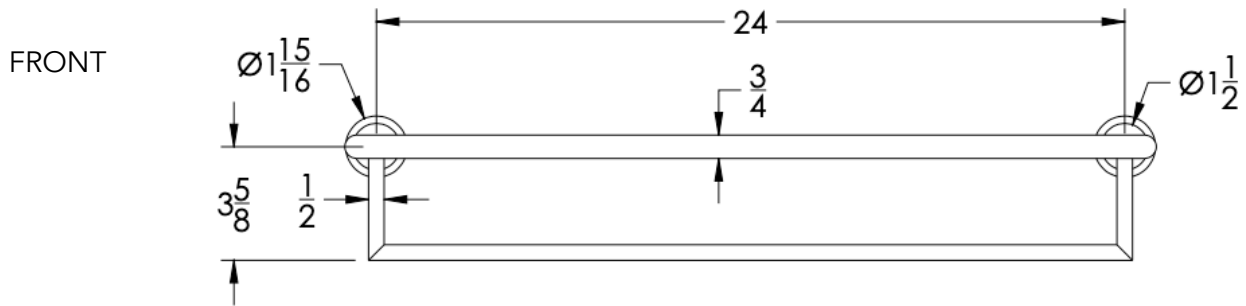

neelnox

LET
THERE
BE **DESIGN.**

FEATURES

- Premium 304 Grade Stainless Steel
- Solid Mount Construction
- Concealed Installation Hardware
- State of the art wall anchors included for installation on Dry wall or Tile

Dimensions in inches

NOTE: Dimensions subject to change without notice.