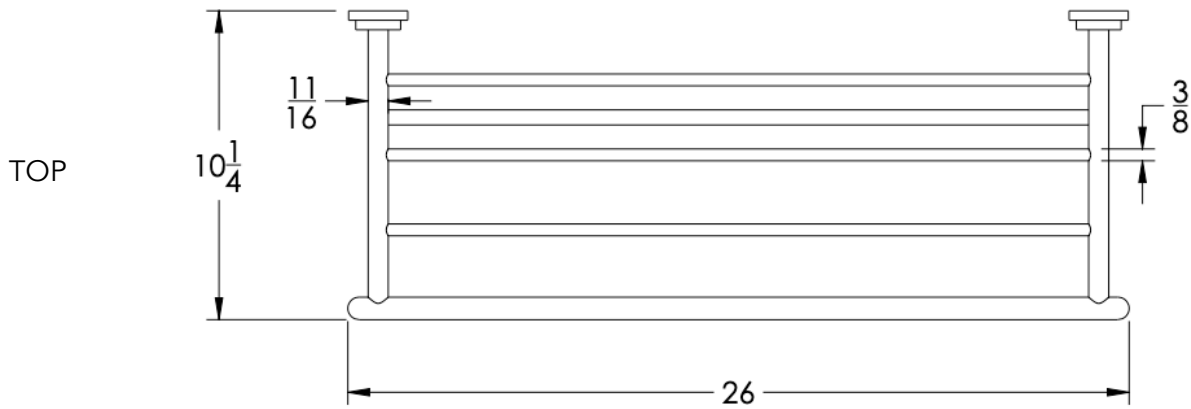

neelnox

LET
THERE
BE **DESIGN.**

FEATURES

- Premium 304 Grade Stainless Steel
- Solid Mount Construction
- Concealed Installation Hardware
- State of the art wall anchors included for installation on Dry wall or Tile

COLLECTION AIRE CLASSIC

TOWEL RACK WITH BAR

Model	Product	Finishes Available
AIC-TRKB24	Towel Rack With Bar	Multiple finishes available. Over 23 finishes to choose from.

FINISHES			
	Polished (-P)	Antique Copper (-ACOP)	Polished Gold (-PGLD)
	Brushed (-B)	Polished Brass (-PBRS)	Brushed Copper (-BCOP)
	Brushed Gold (-BGLD)	Matte White (-WHT)	Brushed Rose Gold (-BRGD)
	Matte Black (-BLK)	Brushed Modern Bronze (-BMBRZ)	Brushed Black (-BRBLK)
	Oil Rubbed Bronze (-ORB)	Glossy White (-GWHT)	Polished Black (-PBLK)
	Brushed Brass (-BBRS)	Polished Rose Gold (-PRGD)	Antique Nickel (-ANKL)
	Brushed Bronze (-BBRZ)	Unlacquered Brass (-UBRS)	Black Nickel (-NKBL)
	Antique Brass (-ABRS)	Polished Nickel (-PNKL)	

Dimensions in inches

NOTE: Dimensions subject to change without notice.