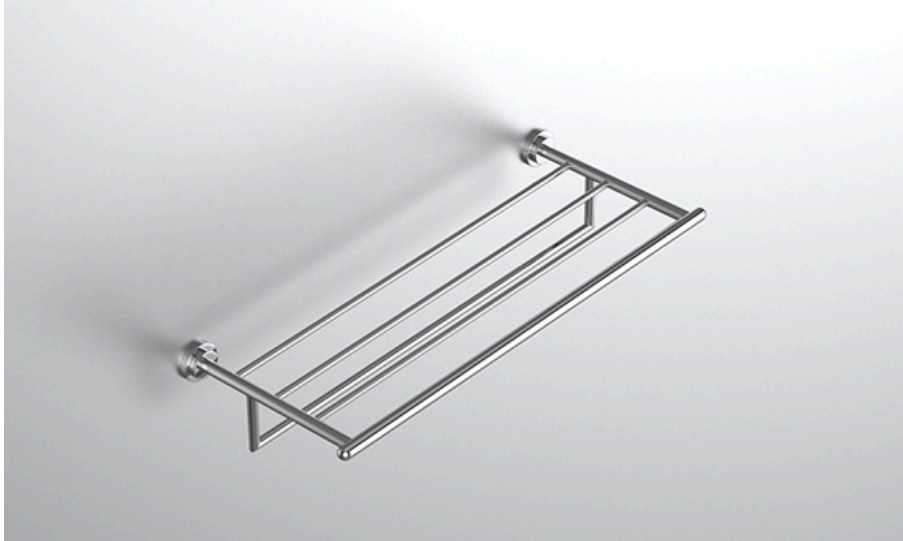

neelnox

LET
THERE
BE **DESIGN.**

FEATURES

- Premium 304 Grade Stainless Steel
- Solid Mount Construction
- Concealed Installation Hardware
- State of the art wall anchors included for installation on Dry wall or Tile

COLLECTION AIRE CLASSIC

TOWEL RACK WITH BAR

Model	Product	Finishes Available
AIC-TRKB24	Towel Rack With Bar	Multiple finishes available. Over 23 finishes to choose from.

FINISHES			
	Polished (-P)	Antique Copper (-ACOP)	Polished Gold (-PGLD)
	Brushed (-B)	Polished Brass (-PBRS)	Brushed Copper (-BCOP)
	Brushed Gold (-BGLD)	Matte White (-WHT)	Brushed Rose Gold (-BRGD)
	Matte Black (-BLK)	Brushed Modern Bronze (-BMBRZ)	Brushed Black (-BRBLK)
	Oil Rubbed Bronze (-ORB)	Glossy White (-GWHT)	Polished Black (-PBLK)
	Brushed Brass (-BBRS)	Polished Rose Gold (-PRGD)	Antique Nickel (-ANKL)
	Brushed Bronze (-BBRZ)	Unlacquered Brass (-UBRS)	Black Nickel (-NKBL)
	Antique Brass (-ABRS)	Polished Nickel (-PNKL)	

Dimensions in inches

NOTE: Dimensions subject to change without notice.