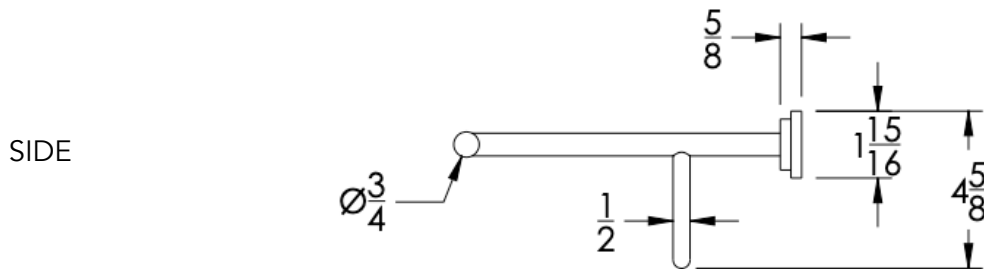

Dimensions in inches

NOTE: Dimensions subject to change without notice.