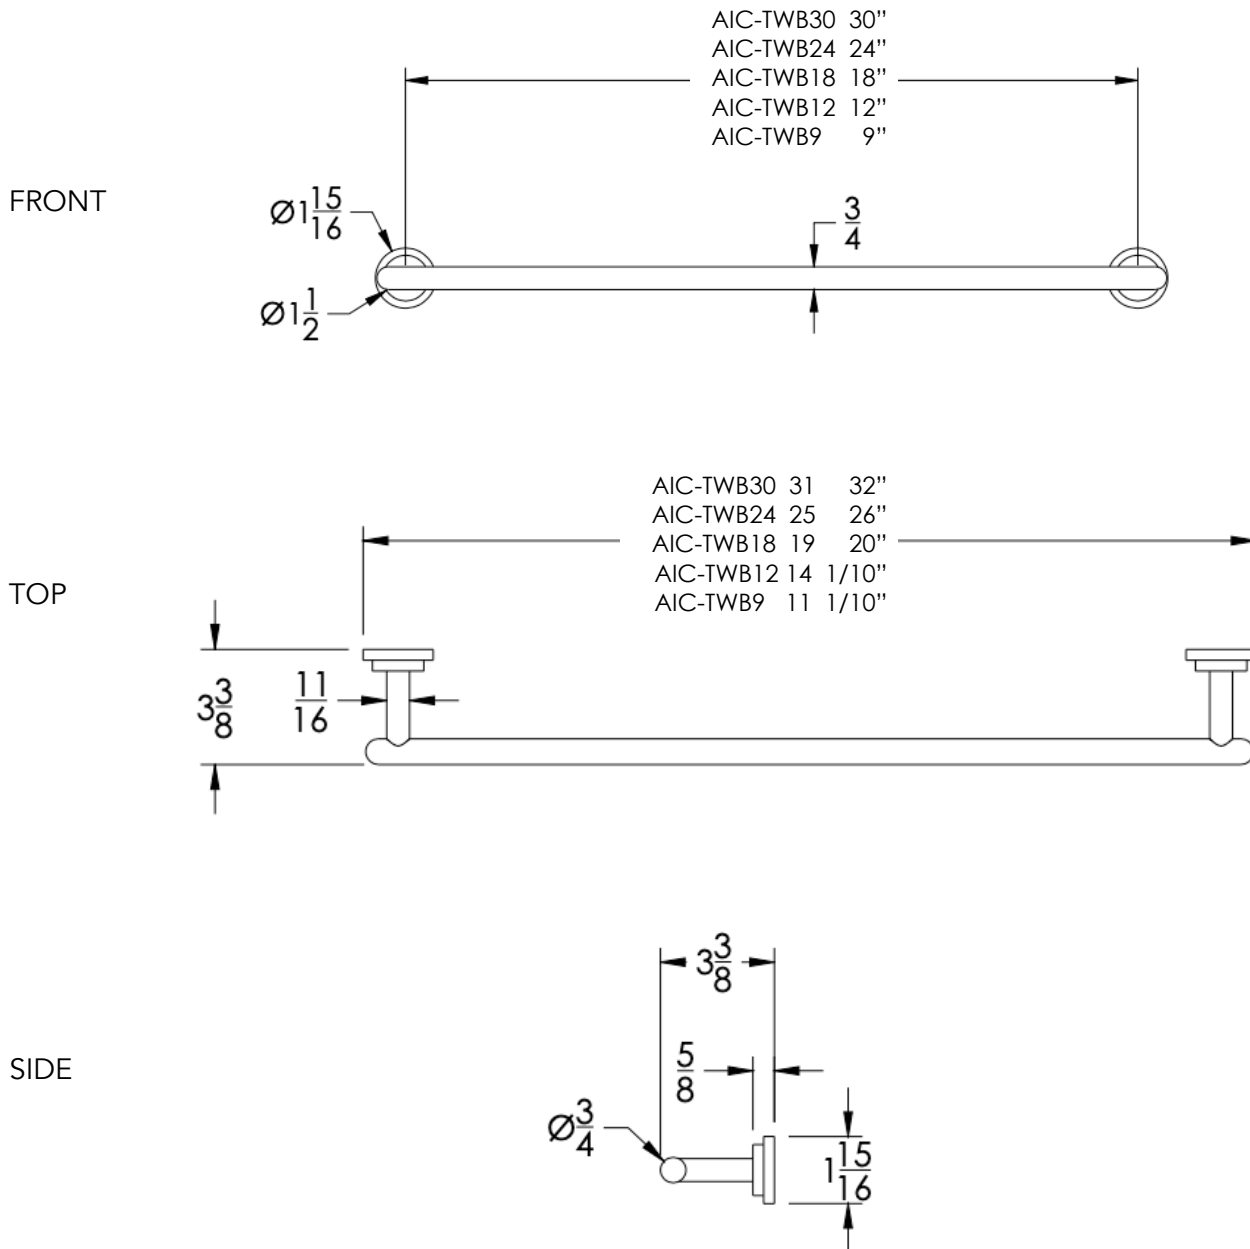

neelnox

LET
THERE
BE **DESIGN.**

FEATURES

- Premium 304 Grade Stainless Steel
- Solid Mount Construction
- Concealed Installation Hardware
- State of the art wall anchors included for installation on Dry wall or Tile

COLLECTION AIRE CLASSIC

TOWEL BAR

Model	Product	Finishes Available
AIC-TWB9	9" Towel Bar	Multiple finishes available. Over 23 finishes to choose from.
AIC-TWB12	12" Towel Bar	
AIC-TWB18	18" Towel Bar	
AIC-TWB24	24" Towel Bar	
AIC-TWB30	30" Towel Bar	

Dimension in inches

NOTE: Dimensions subject to change without notice.