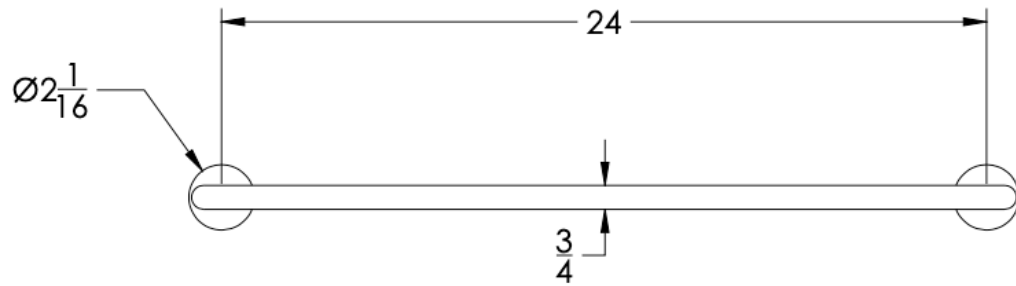

neelnox

LET
THERE
BE **DESIGN.**

FEATURES

- Premium 304 Grade Stainless Steel
- Solid Mount Construction
- Concealed Installation Hardware
- State of the art wall anchors included for installation on Dry wall or Tile

Dimensions in inches

FRONT

TOP

SIDE

NOTE: Dimensions subject to change without notice.