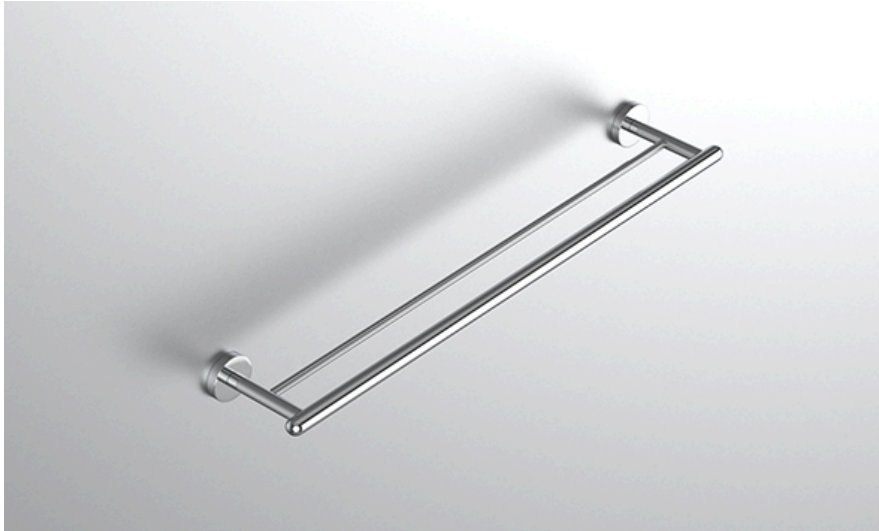

neelnox

LET
THERE
BE **DESIGN.**

FEATURES

- Premium 304 Grade Stainless Steel
- Solid Mount Construction
- Concealed Installation Hardware
- State of the art wall anchors included for installation on Dry wall or Tile

COLLECTION AIRE

TOWEL BAR

Model	Product	Finishes Available
AIR-TWB24-D	Towel Bar	Multiple finishes available. Over 23 finishes to choose from.

FINISHES			
	Polished (-P)	Antique Copper (-ACOP)	Polished Gold (-PGLD)
	Brushed (-B)	Polished Brass (-PBRS)	Brushed Copper (-BCOP)
	Brushed Gold (-BGLD)	Matte White (-WHT)	Brushed Rose Gold (-BRGD)
	Matte Black (-BLK)	Brushed Modern Bronze (-BMBRZ)	Brushed Black (-BRBLK)
	Oil Rubbed Bronze (-ORB)	Glossy White (-GWHT)	Polished Black (-PBLK)
	Brushed Brass (-BBRS)	Polished Rose Gold (-PRGD)	Antique Nickel (-ANKL)
	Brushed Bronze (-BBRZ)	Unlacquered Brass (-UBRS)	Black Nickel (-NKBL)
	Antique Brass (-ABRS)	Polished Nickel (-PNKL)	

Dimensions in inches

FRONT

TOP

SIDE

NOTE: Dimensions subject to change without notice.