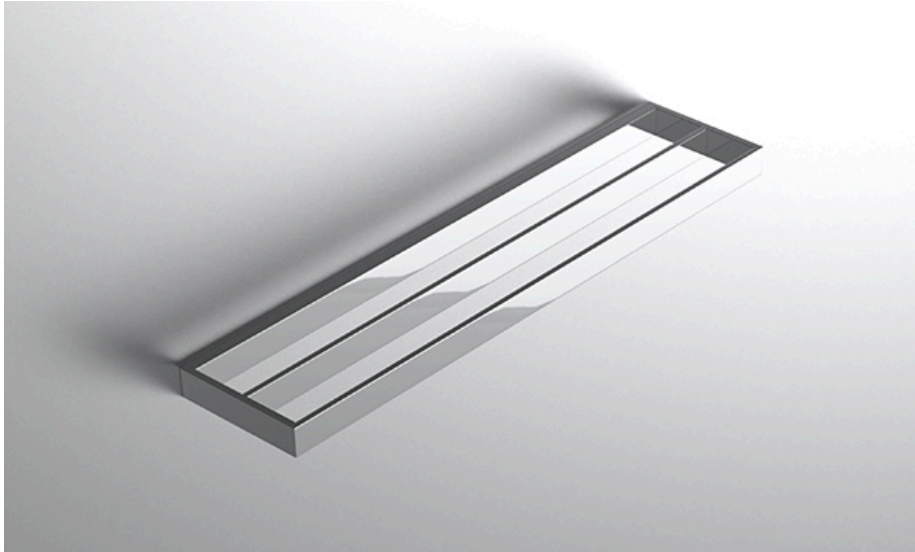

neelnox

LET
THERE
BE **DESIGN.**

FEATURES

- Premium 304 Grade Stainless Steel
- Solid Mount Construction
- Concealed Installation Hardware
- State of the art wall anchors included for installation on Dry wall or Tile

COLLECTION PRESIDENTIAL

TOWEL BAR

Model	Product	Finishes Available
PRS-TWB24-D	24" Towel Bar	Multiple finishes available. Over 23 finishes to choose from.

FINISHES			
Polished (-P)	Antique Copper (-ACOP)	Polished Gold (-PGLD)	
Brushed (-B)	Polished Brass (-PBRS)	Brushed Copper (-BCOP)	
Brushed Gold (-BGLD)	Matte White (-WHT)	Brushed Rose Gold (-BRGD)	
Matte Black (-BLK)	Brushed Modern Bronze (-BMBRZ)	Brushed Black (-BRBLK)	
Oil Rubbed Bronze (-ORB)	Glossy White (-GWHT)	Polished Black (-PBLK)	
Brushed Brass (-BBRS)	Polished Rose Gold (-PRGD)	Antique Nickel (-ANKL)	
Brushed Bronze (-BBRZ)	Unlacquered Brass (-UBRS)	Black Nickel (-NKBL)	
Antique Brass (-ABRS)	Polished Nickel (-PNKL)		