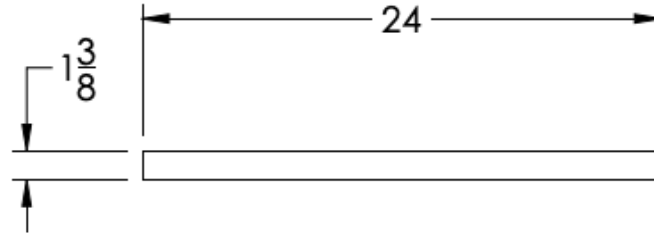

COLLECTION PRESIDENTIAL

TOWEL BAR

Model	Product	Finishes Available
PRS-TWB24-D	24" Towel Bar	Multiple finishes available. Over 23 finishes to choose from.

FINISHES			
Polished (-P)	Antique Copper (-ACOP)	Polished Gold (-PGLD)	
Brushed (-B)	Polished Brass (-PBRS)	Brushed Copper (-BCOP)	
Brushed Gold (-BGLD)	Matte White (-WHT)	Brushed Rose Gold (-BRGD)	
Matte Black (-BLK)	Brushed Modern Bronze (-BMBRZ)	Brushed Black (-BRBLK)	
Oil Rubbed Bronze (-ORB)	Glossy White (-GWHT)	Polished Black (-PBLK)	
Brushed Brass (-BBRS)	Polished Rose Gold (-PRGD)	Antique Nickel (-ANKL)	
Brushed Bronze (-BBRZ)	Unlacquered Brass (-UBRS)	Black Nickel (-NKBL)	
Antique Brass (-ABRS)	Polished Nickel (-PNKL)		

Dimensions in inches

FRONT

TOP

SIDE

NOTE: Dimensions subject to change without notice.