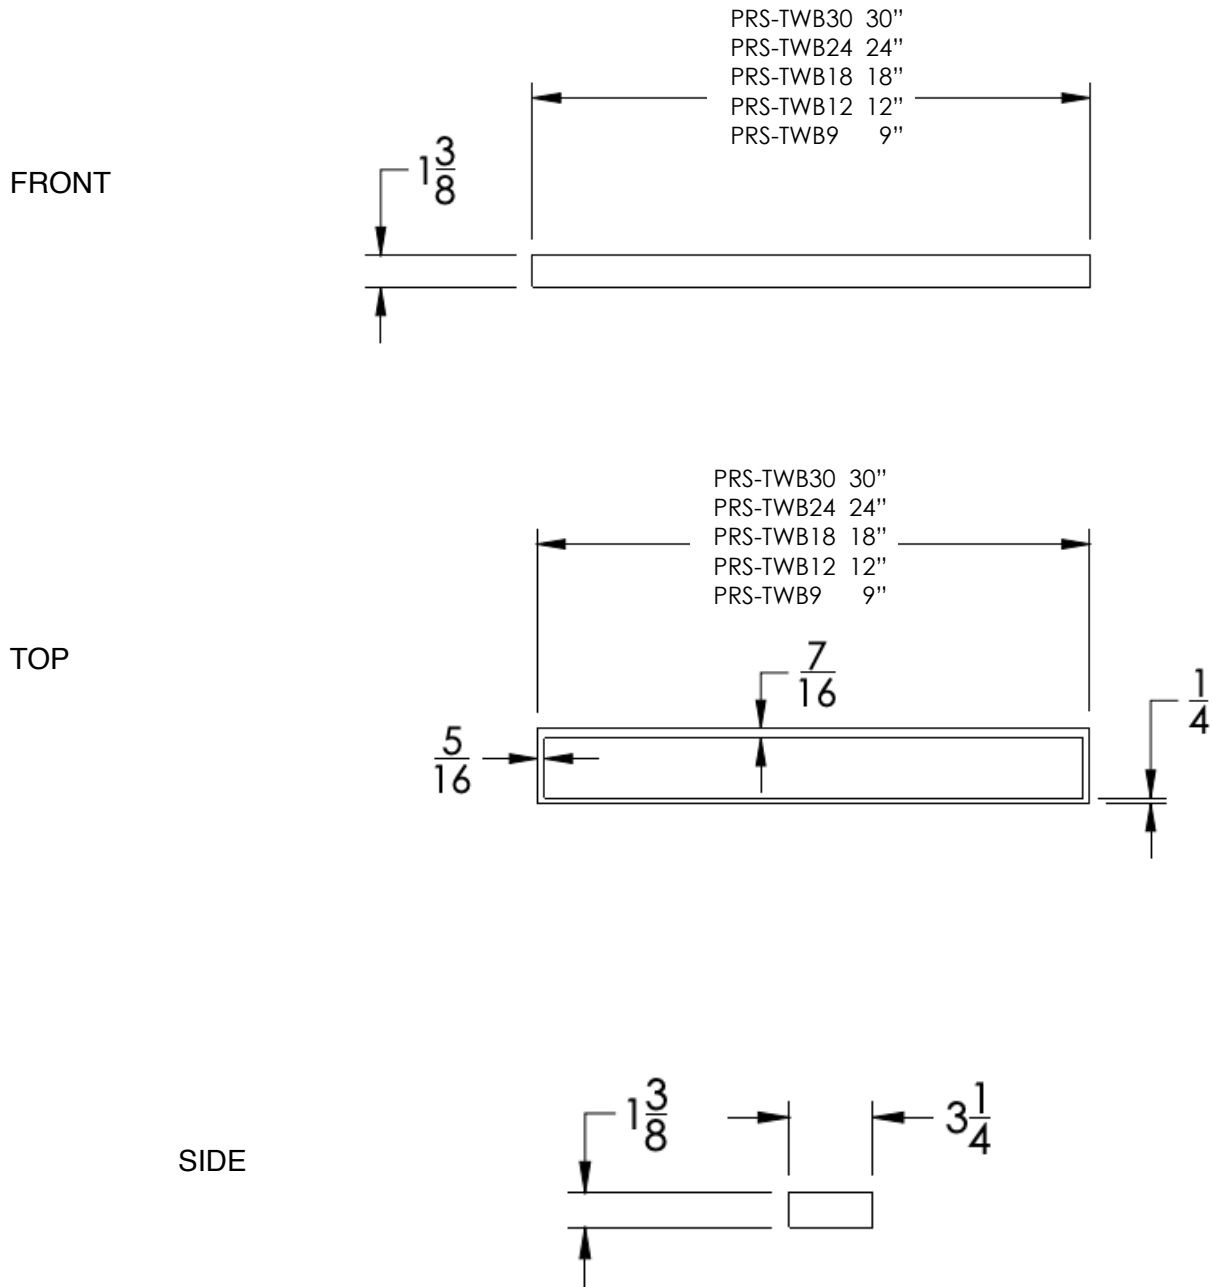

neelnox

LET
THERE
BE **DESIGN.**

FEATURES

- Premium 304 Grade Stainless Steel
- Solid Mount Construction
- Concealed Installation Hardware
- State of the art wall anchors included for installation on Dry wall or Tile

COLLECTION PRESIDENTIAL

TOWEL BAR

Model	Product	Finishes Available
PRS-TWB9	9" Towel Bar	Multiple finishes available. Over 23 finishes to choose from.
PRS-TWB12	12" Towel Bar	
PRS-TWB18	18" Towel Bar	
PRS-TWB24	24" Towel Bar	
PRS-TWB30	30" Towel Bar	

Dimensions in inches

NOTE: Dimensions subject to change without notice.