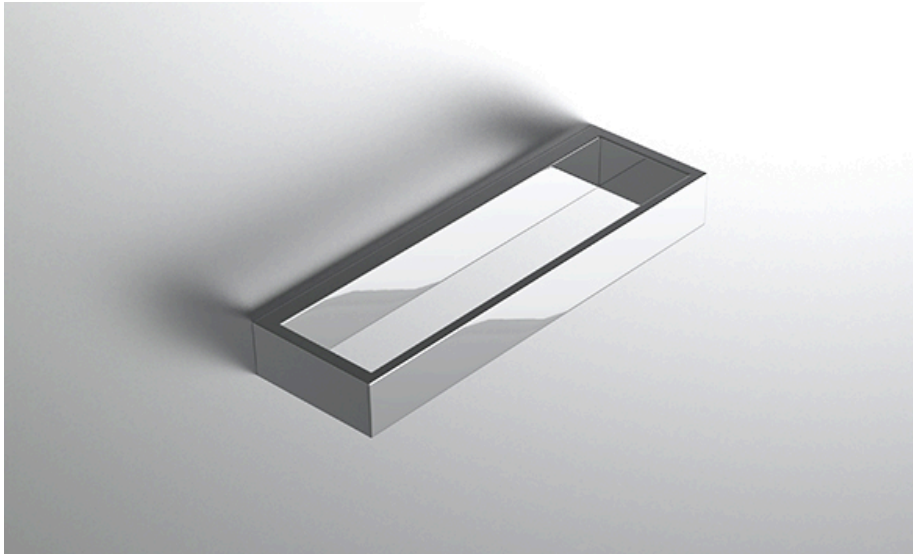

## FEATURES

- Premium 304 Grade Stainless Steel
- Solid Mount Construction
- Concealed Installation Hardware
- State of the art wall anchors included for installation on Dry wall or Tile