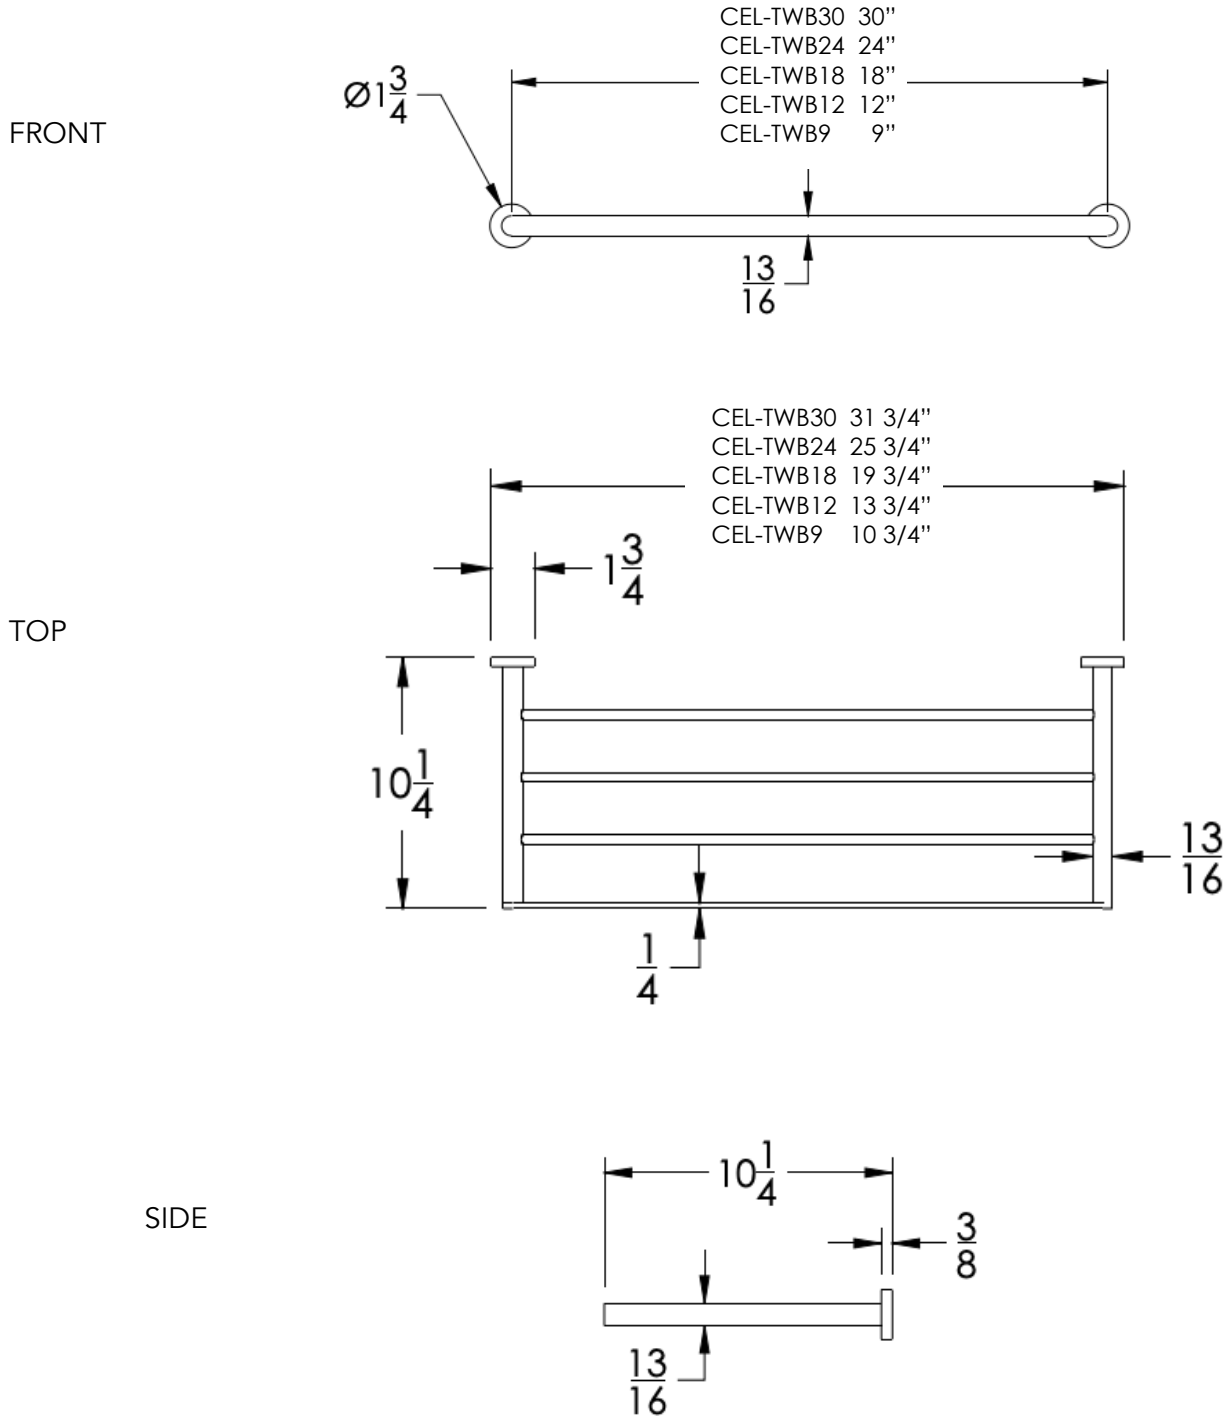

neelnox

LET
THERE
BE **DESIGN.**

FEATURES

- Premium 304 Grade Stainless Steel
- Solid Mount Construction
- Concealed Installation Hardware
- State of the art wall anchors included for installation on Dry wall or Tile

COLLECTION CELLO

TOWEL BAR

Model	Product	Finishes Available
CEL-TWB9	9" Towel Bar	Multiple finishes available. Over 23 finishes to choose from.
CEL-TWB12	12" Towel Bar	
CEL-TWB18	18" Towel Bar	
CEL-TWB24	24" Towel Bar	
CEL-TWB30	30" Towel Bar	

Dimension in inches

NOTE: Dimensions subject to change without notice.