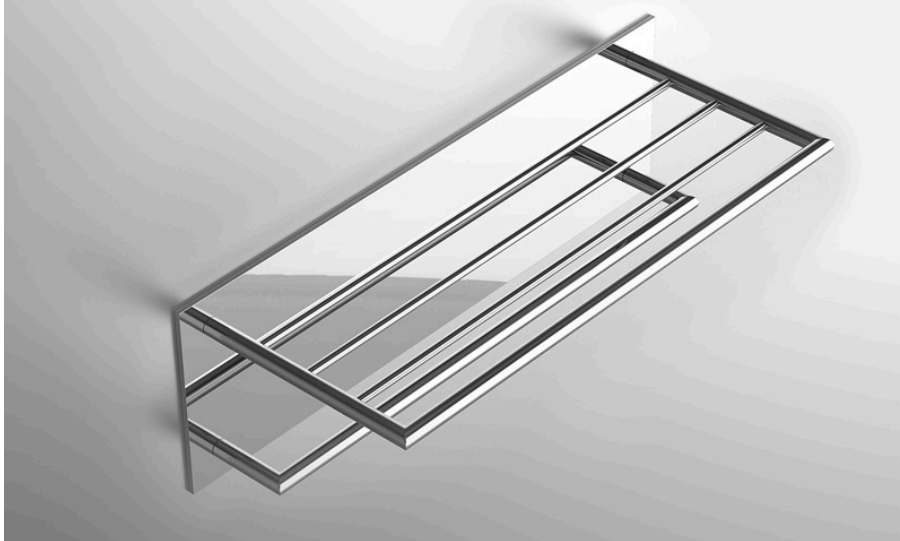

#### FEATURES

- Premium 304 Grade Stainless Steel
- Solid Mount Construction
- Concealed Installation Hardware
- State of the ins wall anchors included for installation on Dry wall or Tile

#### TOWEL RACK WITH BAR

Model	Product	Finishes Available
INS-TRKB24	Towel Rack With Bar	Polished (-P) Brushed (-B) Black (-BLK) White (-WHT) Oil Rubbed Bronze (-ORB)

Specified Model: \_\_\_\_\_

Finish Detail: \_\_\_\_\_