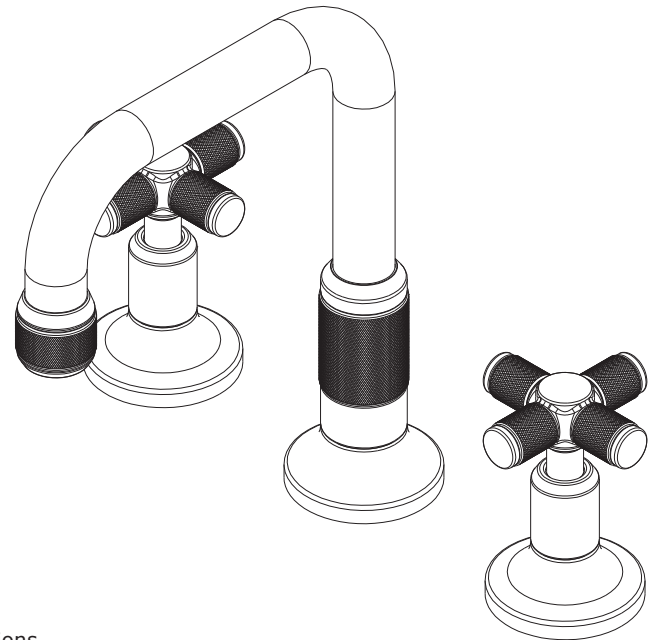

Widespread Lavatory Faucet
3260

Features

- Solid brass construction
- Brass valve bodies
- Quarter-turn washerless ceramic disc valve cartridges
- Spout assembly with integral supply hoses
- Push Pop-Up drain with tailpiece
- 5.11" (13.0 cm) spout height at outlet
- 6.13" (15.6 cm) spout reach (c-c)
- For 8" (20.3 cm) centers - Maximum 20" (50.8 cm)
- ADA Compliant
- 1.2 GPM (4.5 LPM) Max

Codes / Standards Compliance

Meets or exceeds the following at date of manufacture:

- ASME A112.18.1/CSA B125.1-18
- IAMPO/cUPC
- NSF/ANSI 61, SECTION 9
- NSF/ANSI 372
- IPC
- ADA & ICC/ANSI A117.1
- Energy Policy Act of 1992
- EPA WaterSense
- California Energy Commission
- All applicable US Federal and State material regulations

Colors / Finishes

- 10B: Oil Rubbed Bronze
- 15: Polished Nickel
- 15S: Satin Nickel - PVD
- 26: Polished Chrome
- Other: Refer to the Newport Brass catalog for additional color/finish options.

Specified Model

Model	Description	Colors | Finishes
3260	Widespread Lavatory Faucet	☐ 10B ☐ 15 ☐ 15S ☐ 26 ☐ Other

Product Specification Add "Color / Finish" suffix to Model number, below.

The two-handle Widespread Lavatory Faucet shall be made of solid brass construction. Faucet shall incorporate a spout assembly with integral supply hoses and feature brass valve bodies with quarter-turn washerless ceramic disc valve cartridges. Faucet shall have a 1.2 gallon (4.5 liter) per minute maximum flow rate. Product shall be for 8" (20.3 cm) centers - Maximum 20" (50.8 cm). Product shall incorporate a 5.11" (13.0 cm) spout height at outlet and a 6.13" (15.6 cm) spout reach (c-c). Faucet shall include a Push Pop-Up drain with tailpiece and incorporate cross handles. Widespread Lavatory Faucet shall be Newport Brass Model 3260/____ .