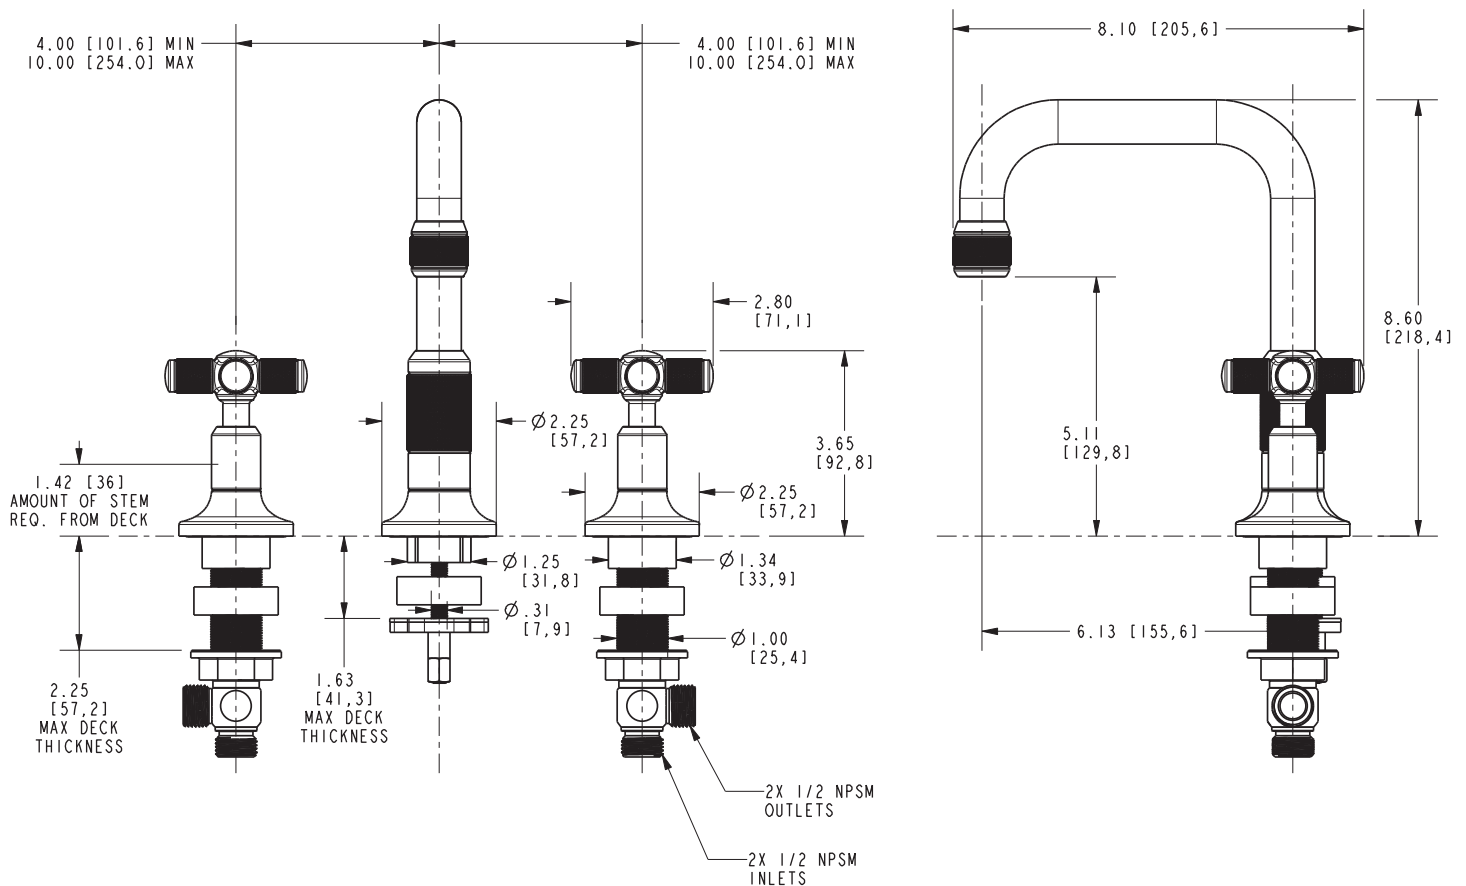

**Widespread Lavatory Faucet**  
**3260**

**Features**

- Solid brass construction
- Brass valve bodies
- Quarter-turn washerless ceramic disc valve cartridges
- Spout assembly with integral supply hoses
- Push Pop-Up drain with tailpiece
- 5.11" (13.0 cm) spout height at outlet
- 6.13" (15.6 cm) spout reach (c-c)
- For 8" (20.3 cm) centers - Maximum 20" (50.8 cm)
- ADA Compliant
- 1.2 GPM (4.5 LPM) Max

**Product Specification** Add "Color / Finish" suffix to Model number, below.

The two-handle Widespread Lavatory Faucet shall be made of solid brass construction. Faucet shall incorporate a spout assembly with integral supply hoses and feature brass valve bodies with quarter-turn washerless ceramic disc valve cartridges. Faucet shall have a 1.2 gallon (4.5 liter) per minute maximum flow rate. Product shall be for 8" (20.3 cm) centers - Maximum 20" (50.8 cm). Product shall incorporate a 5.11" (13.0 cm) spout height at outlet and a 6.13" (15.6 cm) spout reach (c-c). Faucet shall include a Push Pop-Up drain with tailpiece and incorporate cross handles. Widespread Lavatory Faucet shall be Newport Brass Model 3260/\_\_\_\_ .

## PRODUCT DIMENSIONS *(Units are in inches)*

Product Dimensions are provided for reference only. For specific product installation guidelines, please reference the Installation Instructions of the product being installed.