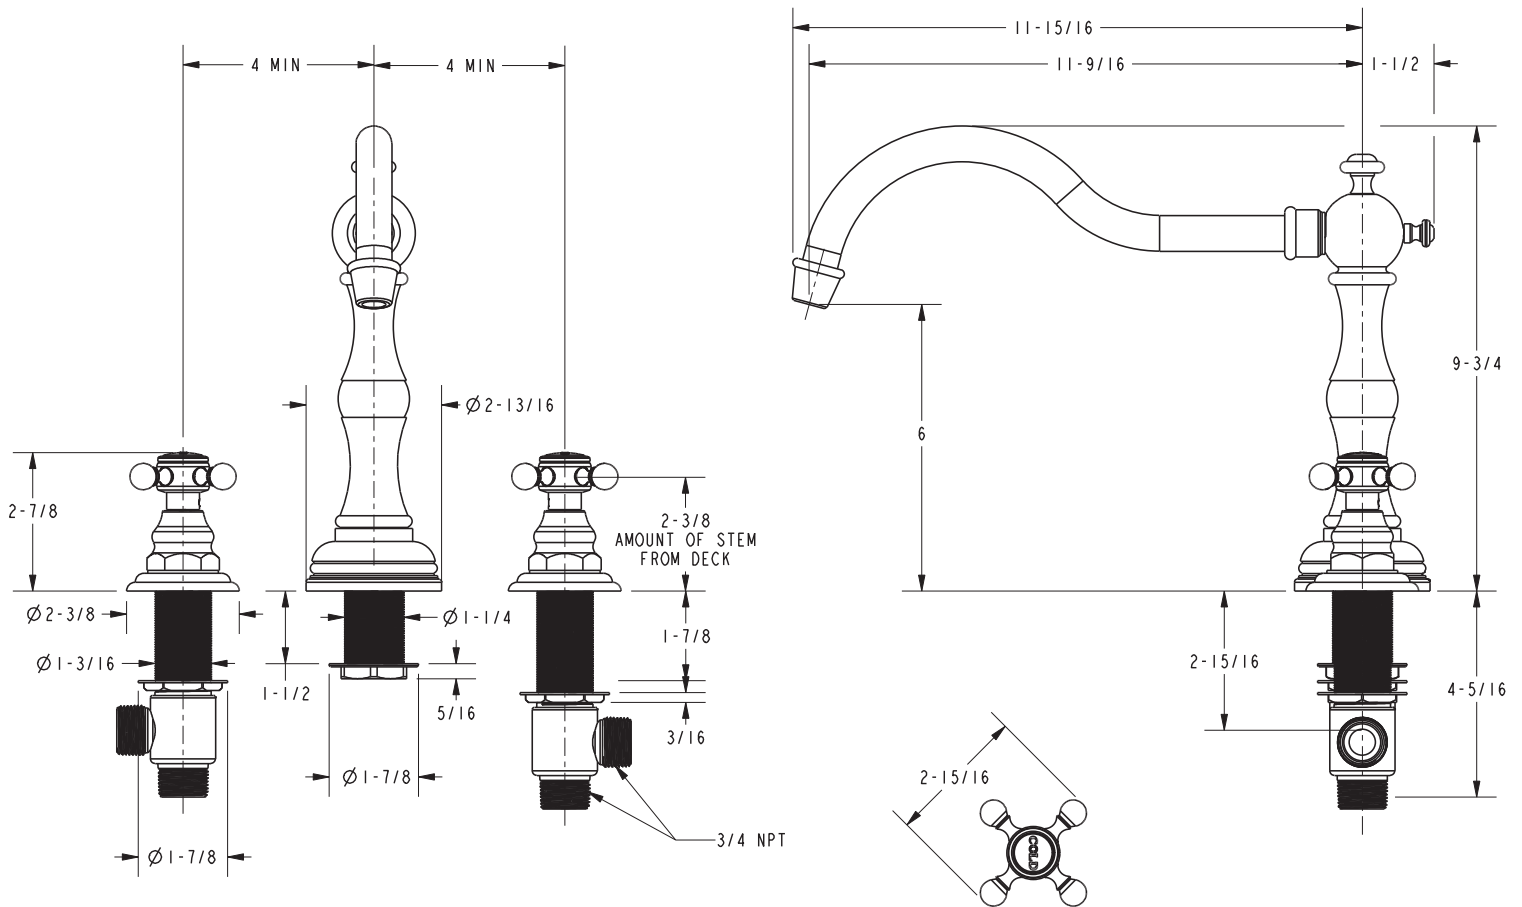

CHESTERFIELD

Roman Tub Deck Trim

3-936

Features

- Solid brass construction
- ADA compliant traditional lever handles
- 6" (15.2 cm) spout height at outlet
- 11-9/16" (29.4 cm) spout reach (c-c)
- Intended for use with Newport Brass rough valve kit (Required Accessory) which incorporates the following:
 - Brass valve bodies and quick-connect spout fitting
 - Quarter-turn washerless ceramic disc 3/4" valve cartridges

Required Accessory:

Trim, above, and Rough Valve Kit, below, must both be specified.

Application	Roman Tub			Roman Tub with Handshower					
	Hot Valve	Cold Valve	Spout Quick-Connect Fitting	Hot Valve	Cold Valve	Spout Quick-Connect Fitting	Poly-Braided Hose	Handshower Diverter	H/S Flange Hardware
Description									
Inlet/Outlet Size	3/4"	3/4"	3/4"	3/4"	3/4"	3/4"	1/2"	1/2" / 3/4"	-
Part Number	<input type="checkbox"/> 1-502			<input type="checkbox"/> 1-503					
Image									

Product Specification: Add "Color / Finish" suffix to Model number, below.

The Roman Tub Deck Trim shall be made of solid brass construction. Roman Tub Deck Trim shall incorporate ADA compliant traditional cross handles. Product shall incorporate a 6" (15.2 cm) spout height at outlet and a 11-9/16" (29.4 cm) spout reach (c-c). Rough valve kit shall incorporate brass valve bodies with quarter-turn washerless ceramic disc 3/4" valve cartridges and a quick-connect spout fitting. Roman Tub Deck Trim shall be Newport Brass Model 3-936/____ and Newport Brass rough valve kit shall be 1-502.

3-936

PRODUCT DIMENSIONS *(Units are in inches)*

Chesterfield Roman Tub Deck Trim 3-936