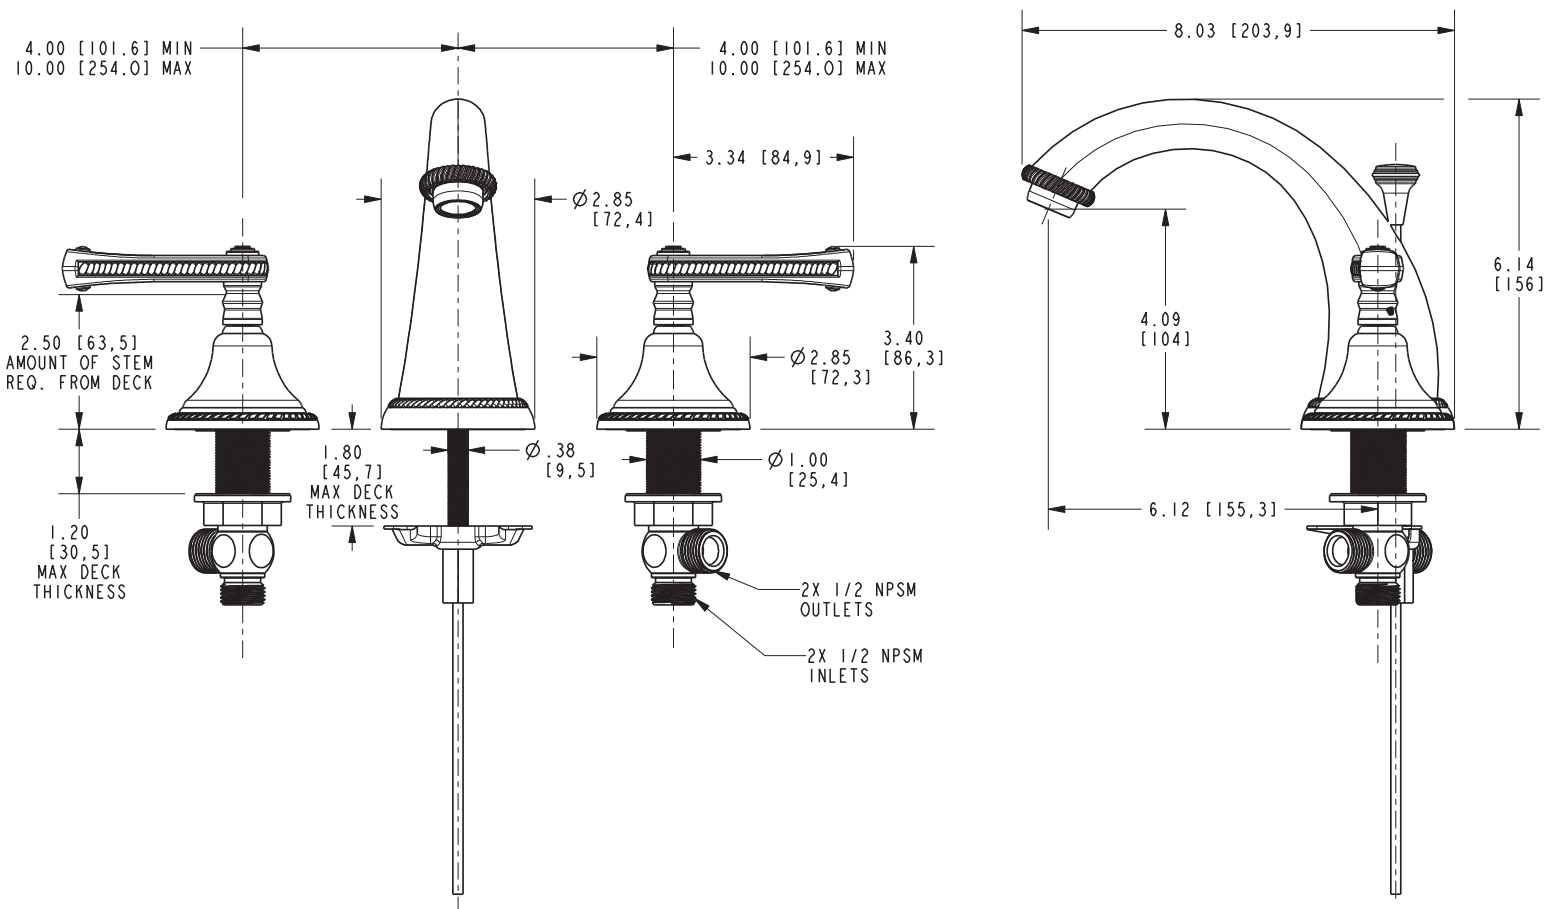

**Features**

- Solid brass construction
- Brass valve bodies
- Quarter-turn washerless ceramic disc valve cartridges
- Spout assembly with integral supply hoses
- Pop-up drain with tailpiece
- 4.09" (10.4 cm) spout height at outlet
- 6.12" (15.6 cm) spout reach (c-c)
- For 8" (20.3 cm) centers - Maximum 20" (50.8 cm)
- ADA Compliant
- 1.2 GPM (4.5 LPM) Max

Model	Description	Colors   Finishes				
1020	Widespread Lavatory Faucet	<input type="checkbox"/> 10B	<input type="checkbox"/> 15	<input type="checkbox"/> 15S	<input type="checkbox"/> 26	<input type="checkbox"/> Other

**Product Specification** Add "Color / Finish" suffix to Model number, below.

The two-handle Widespread Lavatory Faucet shall be made of solid brass construction. Faucet shall incorporate a spout assembly with integral supply hoses and feature brass valve bodies with quarter-turn washerless ceramic disc valve cartridges. Faucet shall have a 1.2 gallon (4.5 liter) per minute maximum flow rate. Product shall be for 8" (20.3 cm) centers - Maximum 20" (50.8 cm). Product shall incorporate a 4.09" (10.4 cm) spout height at outlet and a 6.12" (15.6 cm) spout reach (c-c). Faucet shall include a pop-up drain with tailpiece and incorporate ADA compliant traditional lever handles. Widespread Lavatory Faucet shall be Newport Brass Model 1020/\_\_\_\_ .

## PRODUCT DIMENSIONS *(Units are in inches)*

Product Dimensions are provided for reference only. For specific product installation guidelines, please reference the Installation Instructions of the product being installed.