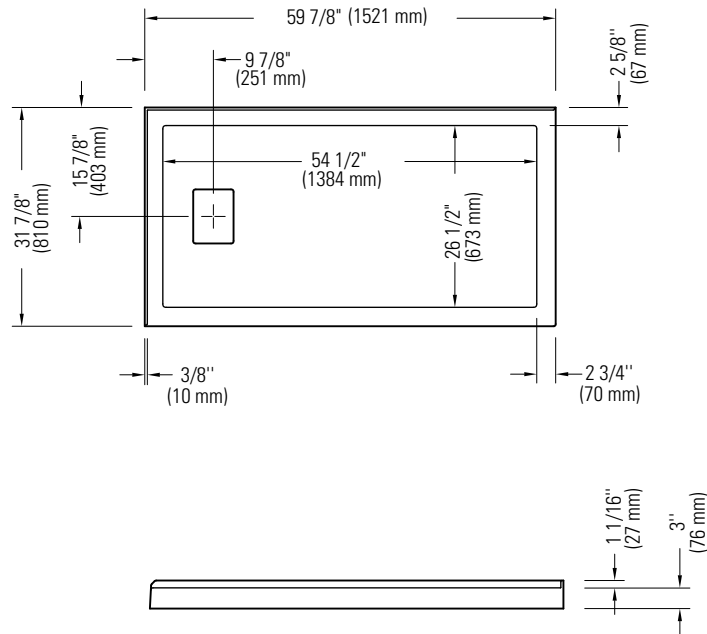

61" x 33.5" x 22.5"

NET WEIGHT:

48 lbs

GROSS WEIGHT:

53 lbs

LEAK-BARRIER

A21.16212.4082

A21.16212.4582

Produits Neptune

CACHE 3260 D 2BD /60

RIGHT DRAIN

Shower base

* All dimensions are approximate and subject to change without notice.
Please refer to the installation guide before beginning the installation.

Produits Neptune

CACHE 3260 G 3B /60

LEFT DRAIN

Shower base

* All dimensions are approximate and subject to change without notice.
Please refer to the installation guide before beginning the installation.

Produits Neptune

CACHE 3260 G 2BG /60

LEFT DRAIN

Shower base

All dimensions are approximate and subject to change without notice.
Please refer to the installation guide before beginning the installation.