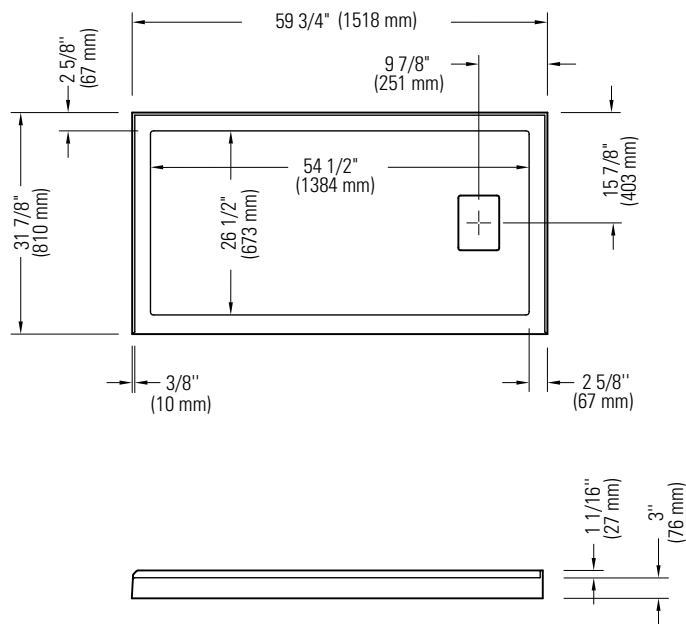

61" x 33.5" x 22.5"

NET WEIGHT:

48 lbs

GROSS WEIGHT:

53 lbs

LEAK-BARRIER

A21.16212.4082

A21.16212.4582

Phone: (450) 773-7058 - produitsneptune.com

REV: 08-19

Produits Neptune

CACHE 3260 D 3B /60 RIGHT DRAIN

Shower base

* All dimensions are approximate and subject to change without notice.
Please refer to the installation guide before beginning the installation.

Produits Neptune

CACHE 3260 D 2BD /60

RIGHT DRAIN

Shower base

* All dimensions are approximate and subject to change without notice.
Please refer to the installation guide before beginning the installation.