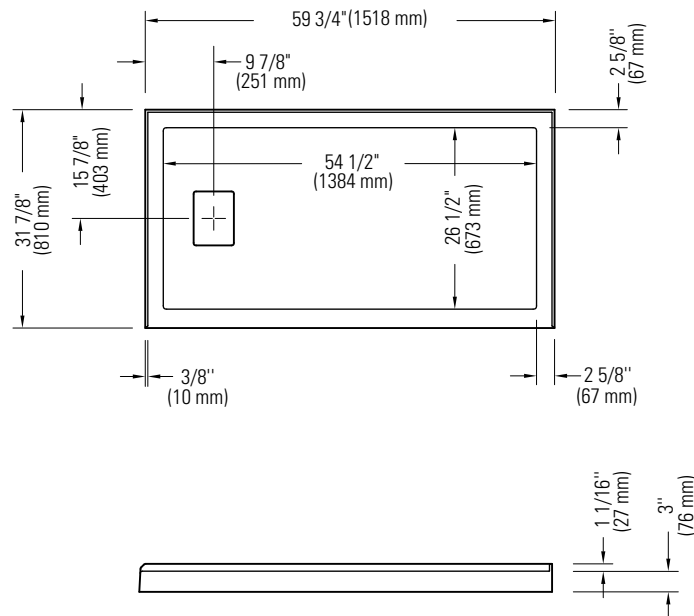

61" x 33.5" x 22.5"

NET WEIGHT:

48 lbs

GROSS WEIGHT:

53 lbs

LEAK-BARRIER

A21.16212.4082

A21.16212.4582

Produits Neptune

CACHE 3260 D 2BD /60

RIGHT DRAIN

Shower base

* All dimensions are approximate and subject to change without notice.
Please refer to the installation guide before beginning the installation.

Produits Neptune

CACHE 3260 G 3B /60

LEFT DRAIN

Shower base

* All dimensions are approximate and subject to change without notice.
Please refer to the installation guide before beginning the installation.