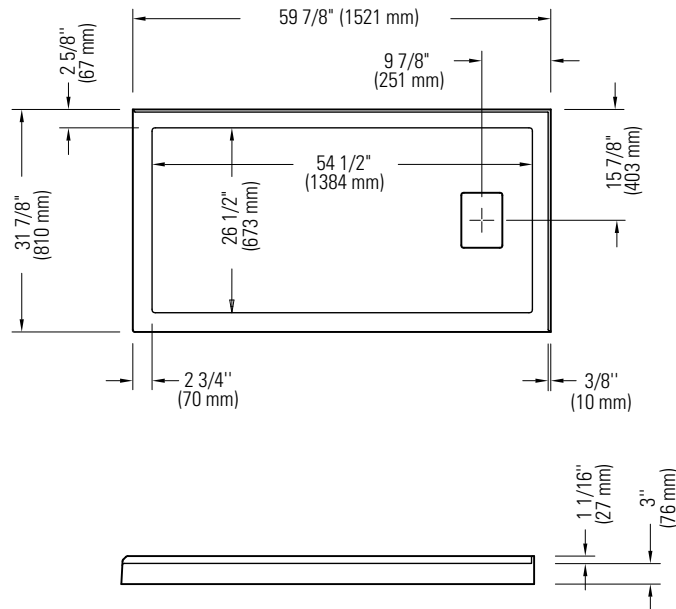

61" x 33.5" x 22.5"

NET WEIGHT:

48 lbs

GROSS WEIGHT:

53 lbs

LEAK-BARRIER

A21.16212.4082

A21.16212.4582

Phone: (450) 773-7058 - produitsneptune.com

REV: 08-19

Produits Neptune

CACHE 3260 D 3B /60 RIGHT DRAIN

Shower base

* All dimensions are approximate and subject to change without notice.
Please refer to the installation guide before beginning the installation.

Produits Neptune

CACHE 3260 D 2BD /60

RIGHT DRAIN

Shower base

* All dimensions are approximate and subject to change without notice.
Please refer to the installation guide before beginning the installation.