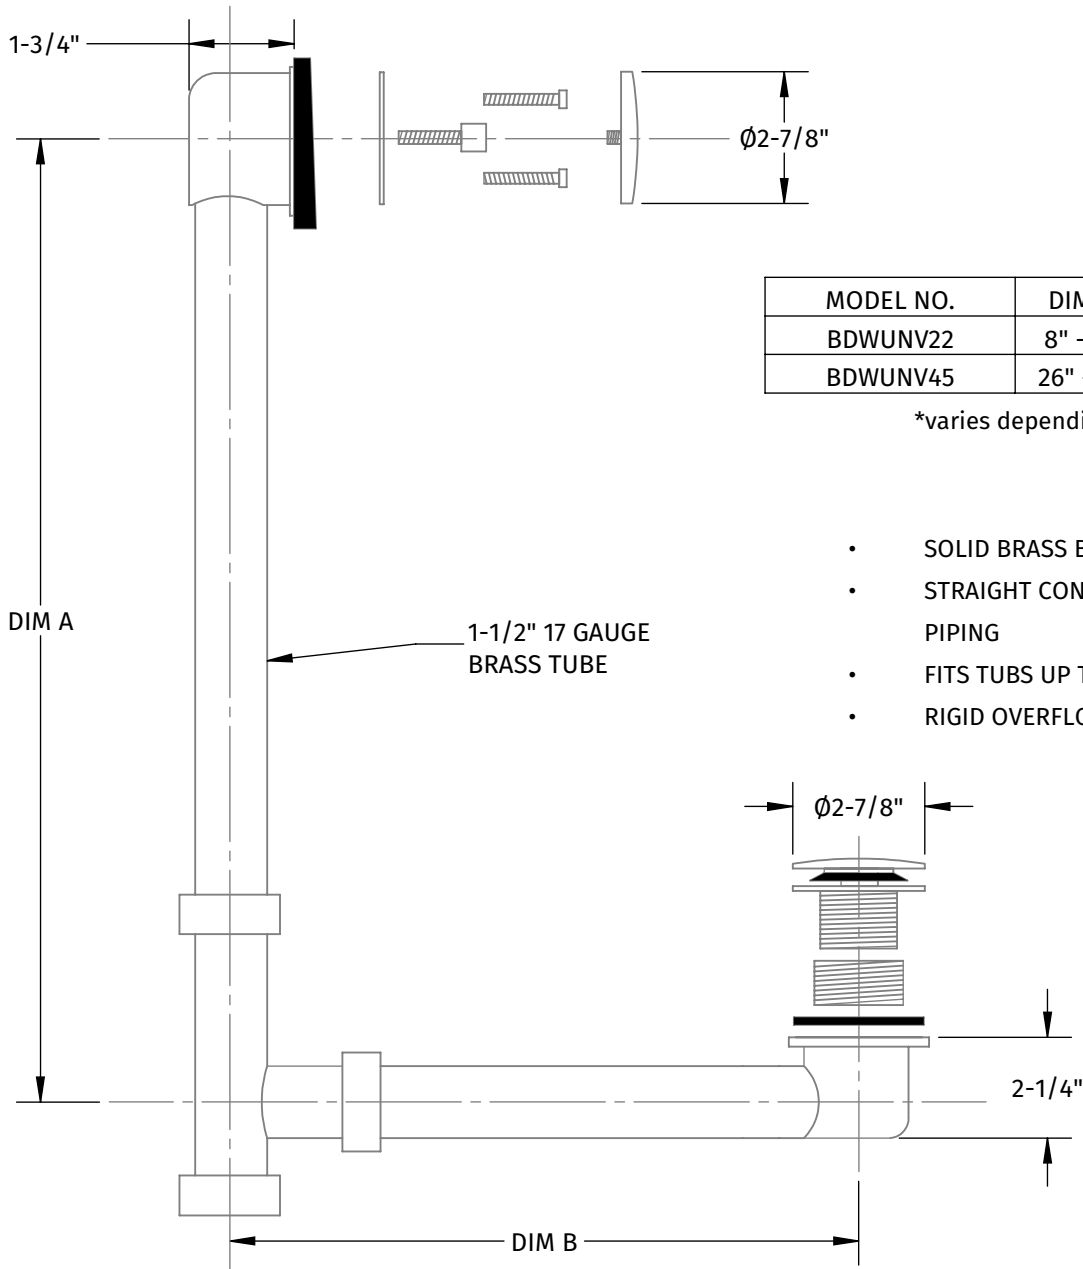

BDWUNV22, BDWUNV45

**SOFT TOE TOUCH STYLE
BATH WASTE &
OVERFLOW DRAIN**

Mountain
Plumbing Products

SPECIFICATION SHEET

MODEL NO.	DIM A*	DIM B*
BDWUNV22	8" - 26"	5" - 14"
BDWUNV45	26" - 34"	14" - 28"

*varies depending on tub size

- SOLID BRASS BODY
- STRAIGHT CONNECTION TO FLOOR PIPING
- FITS TUBS UP TO 1-1/2" THICK
- RIGID OVERFLOW NECK

WARRANTY

FOR WARRANTY INFO PLEASE VISIT WWW.MOUNTAINPLUMBING.COM/PAGE/RESOURCES/WARRANTY

FINISH CARE & MAINTENANCE