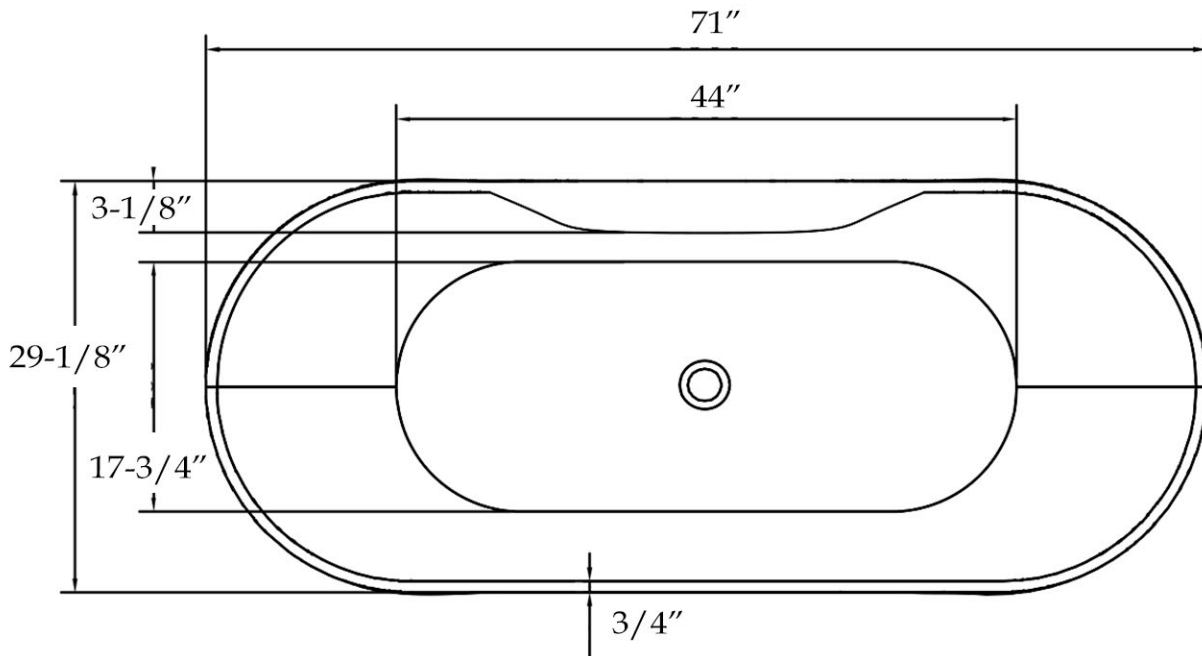

## Acrylic Contemporary Tub

Part No: 22074

Contact Maidstone for additional information and specifications. For complete warranty information and a list of dealers visit [www.MaidstoneSupply.com](http://www.MaidstoneSupply.com). All products and specifications are subject to change without notice. Maidstone is not responsible for typographical and/or dimensional errors. Typographical errors are subject to correction.

Note: Rough-in dimensions may vary +/- 1/2" and are subject to change. No responsibility is assumed by Maidstone.