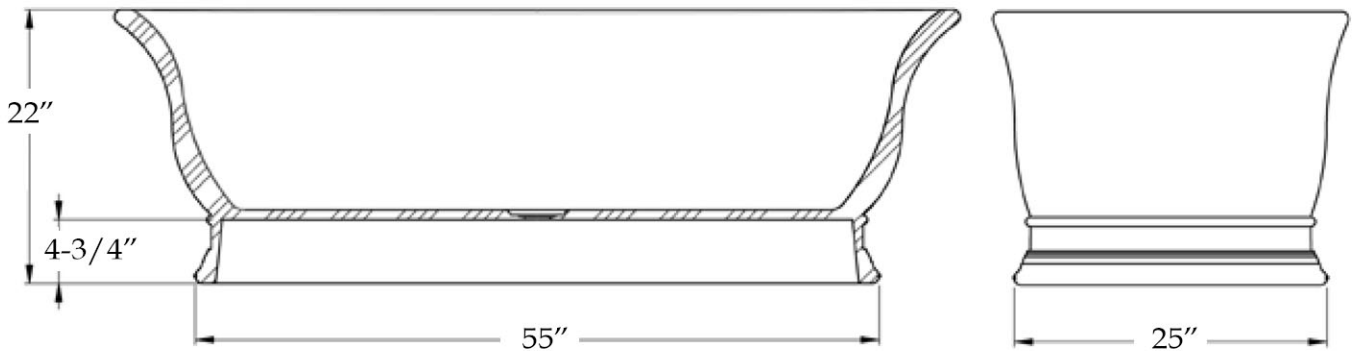

MAIDSTONE

www.MaidstoneSupply.com

Double Ended Contemporary Tub

Part No: 335

Volume: 47 gal Weight: 260 lbs

Contact Maidstone for additional information and specifications. For complete warranty information and a list of dealers visit www.MaidstoneSupply.com. All products and specifications are subject to change without notice. Maidstone is not responsible for typographical and/or dimensional errors. Typographical errors are subject to correction.

Note: Rough-in dimensions may vary +/- 1/2" and are subject to change. No responsibility is assumed by Maidstone.