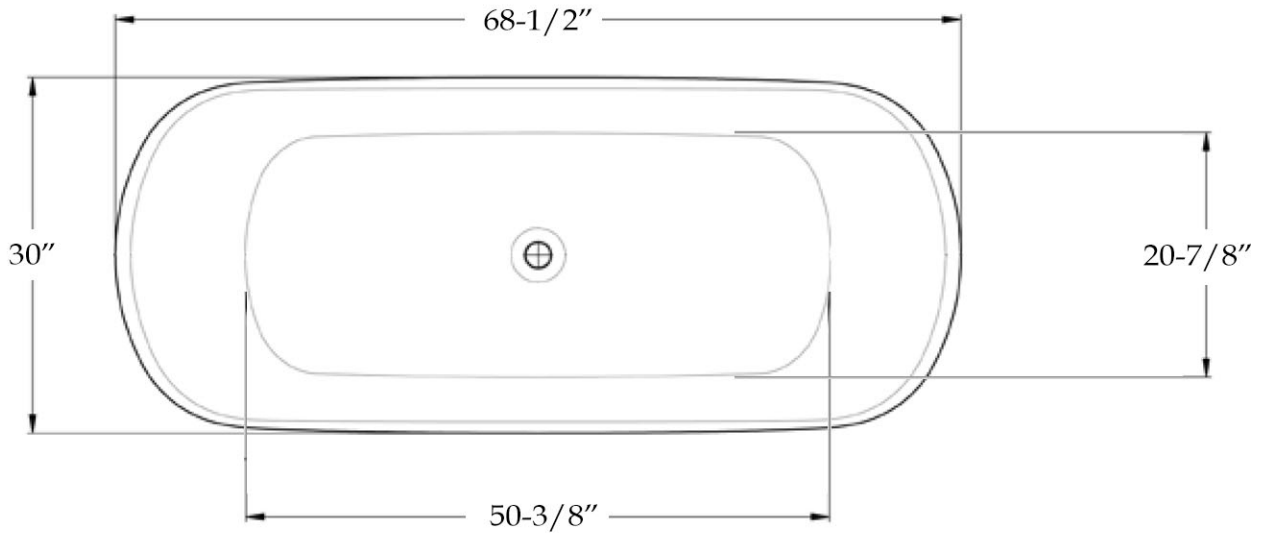

MAIDSTONE

www.MaidstoneSupply.com

Double Ended Contemporary Tub

Part No: 335

Volume: 47 gal Weight: 260 lbs

Contact Maidstone for additional information and specifications. For complete warranty information and a list of dealers visit www.MaidstoneSupply.com. All products and specifications are subject to change without notice. Maidstone is not responsible for typographical and/or dimensional errors. Typographical errors are subject to correction.

Note: Rough-in dimensions may vary +/- 1/2" and are subject to change. No responsibility is assumed by Maidstone.