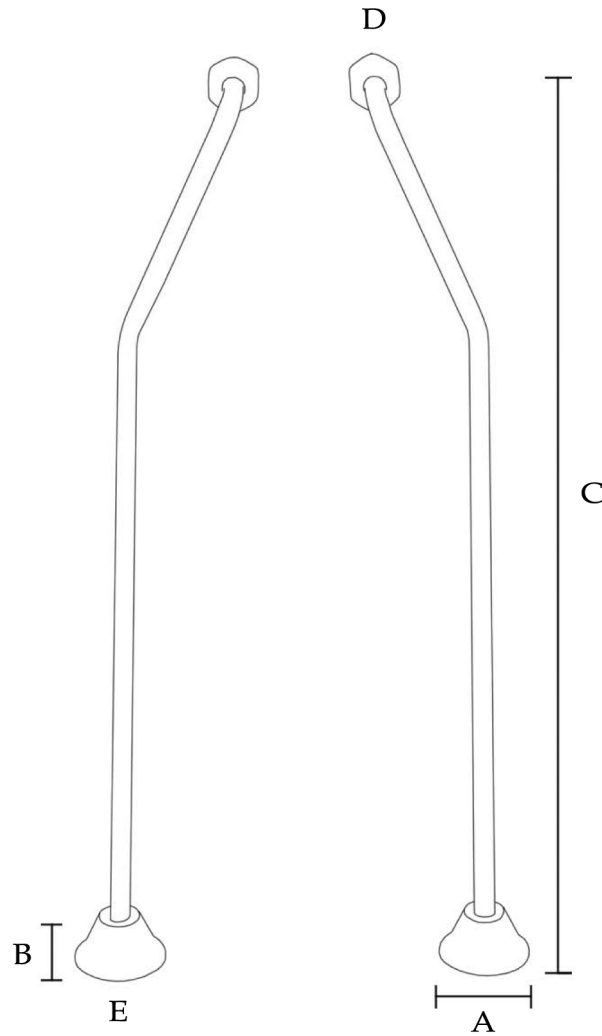

# MAIDSTONE

www.MaidstoneSupply.com

Tub Supply Lines

Part No:123DO1-NS

(A) Flange: 2-1/2" OD

(C) Tube: 22-3/4" L

(D) Connection to the faucet: 3/4"; 14 threads/in.

(B) Flange: 1-1/4" H

(E) Connection to the floor: 1/2" male ; 14 threads/in.

Contact Maidstone for additional information and specifications. For complete warranty information and a list of dealers visit [www.MaidstoneSupply.com](http://www.MaidstoneSupply.com). All products and specifications are subject to change without notice. Maidstone is not responsible for typographical and/or dimensional errors. Typographical errors are subject to correction.

Note: Rough-in dimensions may vary +/- 1/2" and are subject to change. No responsibility is assumed by Maidstone.