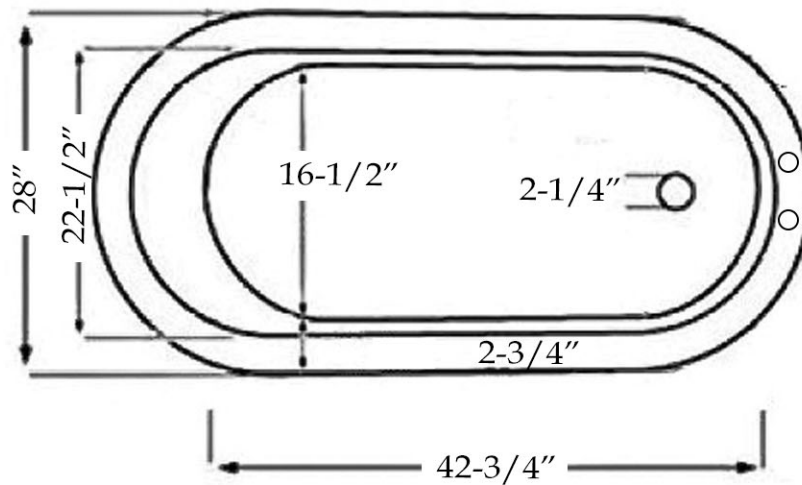

MAIDSTONE

www.MaidstoneSupply.com

Slipper Clawfoot Tub with Round Rim

Part No: 1202SL67-0

Volume: 46 gal Weight: 66 lbs Water Depth: 13"

Contact Maidstone for additional information and specifications. For complete warranty information and a list of dealers visit www.MaidstoneSupply.com. All products and specifications are subject to change without notice. Maidstone is not responsible for typographical and/or dimensional errors. Typographical errors are subject to correction.

Note: Rough-in dimensions may vary +/- 1/2" and are subject to change. No responsibility is assumed by Maidstone.