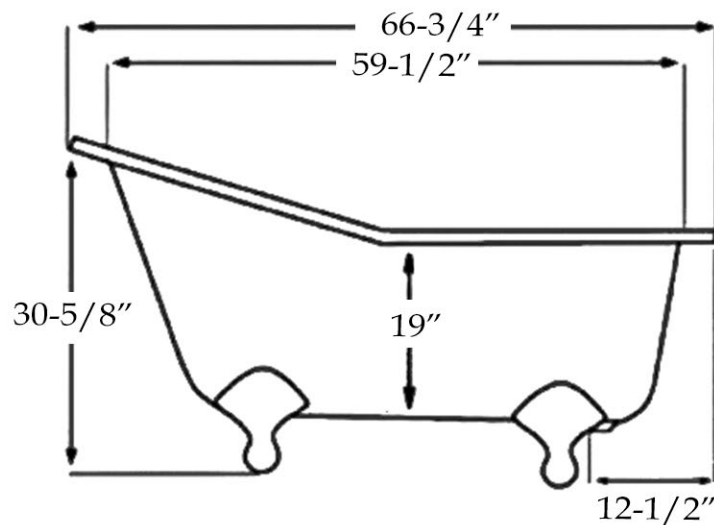

MAIDSTONE

www.MaidstoneSupply.com

Slipper Clawfoot Tub with Round Rim

Part No: 1202SL67-0

Volume: 46 gal Weight: 66 lbs Water Depth: 13"

Contact Maidstone for additional information and specifications. For complete warranty information and a list of dealers visit www.MaidstoneSupply.com. All products and specifications are subject to change without notice. Maidstone is not responsible for typographical and/or dimensional errors. Typographical errors are subject to correction.

Note: Rough-in dimensions may vary +/- 1/2" and are subject to change. No responsibility is assumed by Maidstone.