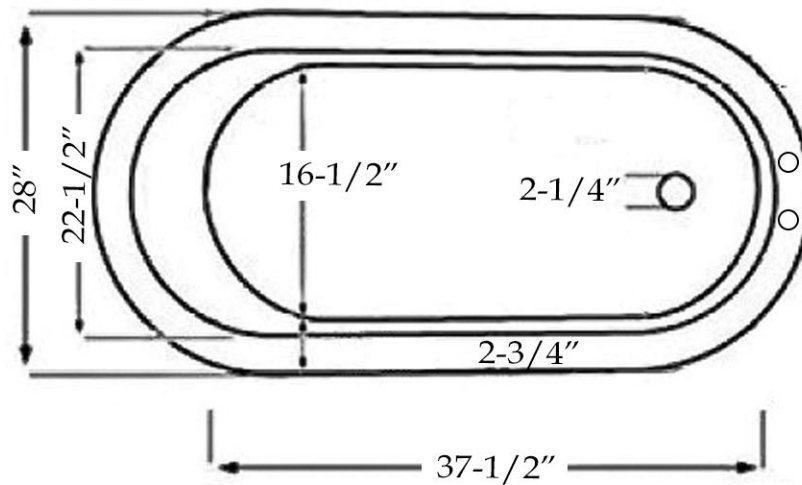

MAIDSTONE

www.MaidstoneSupply.com

Slipper Clawfoot Tub with Round Rim

Part No: 1202SL62-7

Volume: 44 gal Weight: 60 lbs Water Depth: 13"

Contact Maidstone for additional information and specifications. For complete warranty information and a list of dealers visit www.MaidstoneSupply.com. All products and specifications are subject to change without notice. Maidstone is not responsible for typographical and/or dimensional errors. Typographical errors are subject to correction.

Note: Rough-in dimensions may vary +/- 1/2" and are subject to change. No responsibility is assumed by Maidstone.