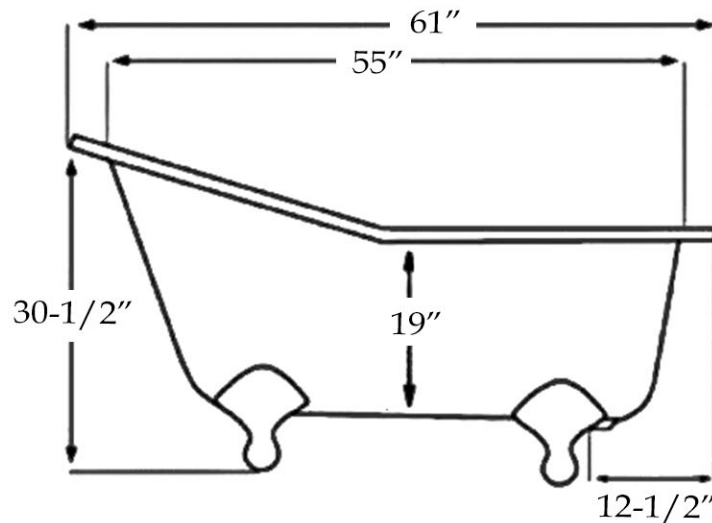

MAIDSTONE

www.MaidstoneSupply.com

Slipper Clawfoot Tub with Round Rim

Part No: 1202SL62-7

Volume: 44 gal Weight: 60 lbs Water Depth: 13"

Contact Maidstone for additional information and specifications. For complete warranty information and a list of dealers visit www.MaidstoneSupply.com. All products and specifications are subject to change without notice. Maidstone is not responsible for typographical and/or dimensional errors. Typographical errors are subject to correction.

Note: Rough-in dimensions may vary +/- 1/2" and are subject to change. No responsibility is assumed by Maidstone.