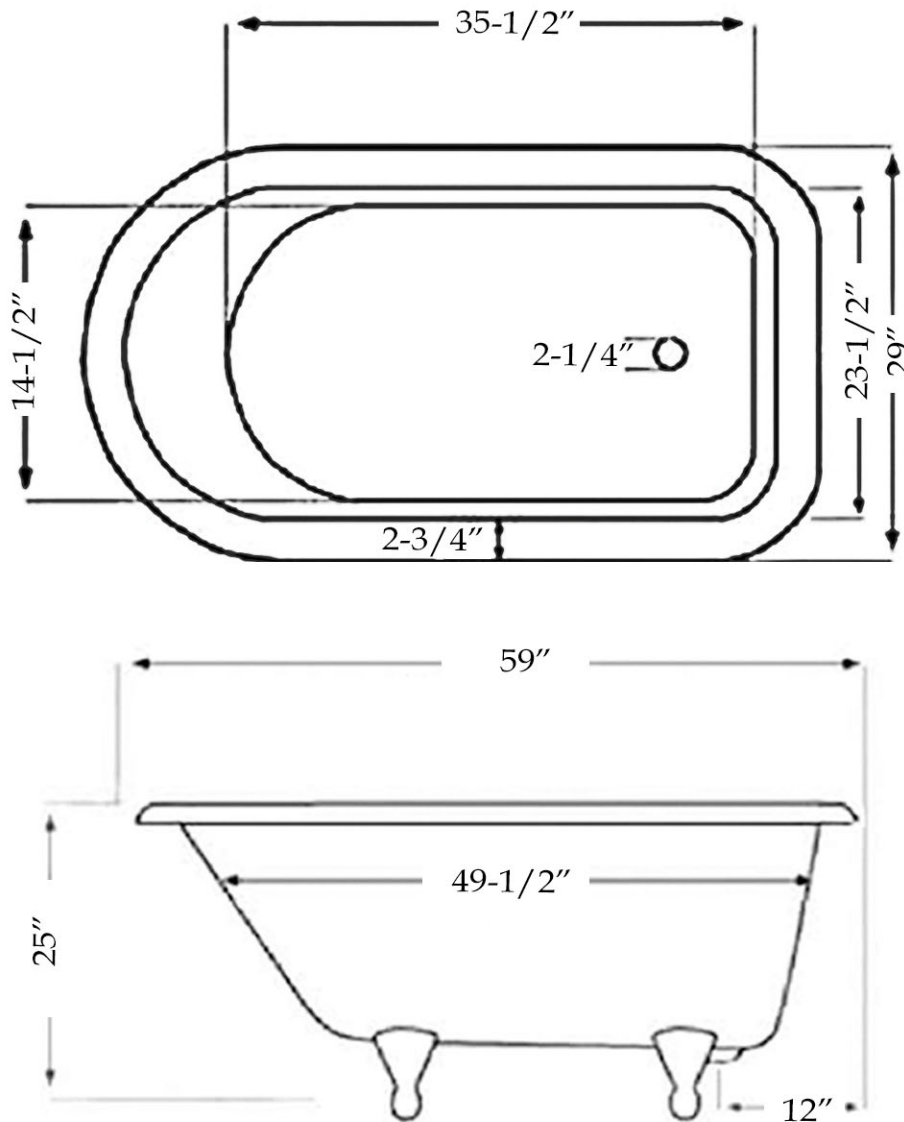

MAIDSTONE

[www.MaidstoneSupply.com](http://www.MaidstoneSupply.com)

Roll Top Clawfoot Tub

Part No: 1202CL60-0

Volume: 47 gal      Weight: 73 lbs      Water Depth: 13"

Contact Maidstone for additional information and specifications. For complete warranty information and a list of dealers visit [www.MaidstoneSupply.com](http://www.MaidstoneSupply.com). All products and specifications are subject to change without notice. Maidstone is not responsible for typographical and/or dimensional errors. Typographical errors are subject to correction.

Note: Rough-in dimensions may vary +/- 1/2" and are subject to change. No responsibility is assumed by Maidstone.