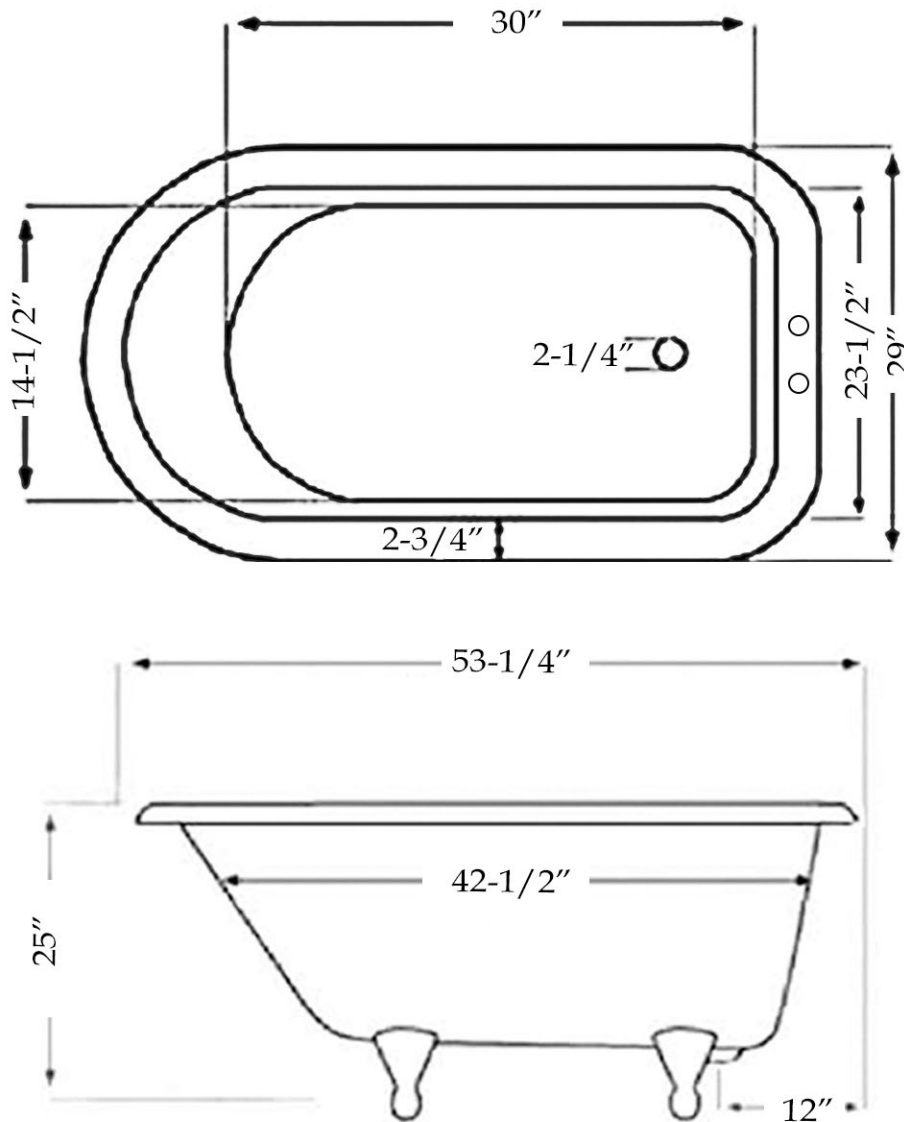

MAIDSTONE

www.MaidstoneSupply.com

Roll Top Clawfoot Tub

Part No: 1202CL54-7

Volume: 42 gal Weight: 71 lbs Water Depth: 13"

Contact Maidstone for additional information and specifications. For complete warranty information and a list of dealers visit www.MaidstoneSupply.com. All products and specifications are subject to change without notice. Maidstone is not responsible for typographical and/or dimensional errors. Typographical errors are subject to correction.

Note: Rough-in dimensions may vary +/- 1/2" and are subject to change. No responsibility is assumed by Maidstone.