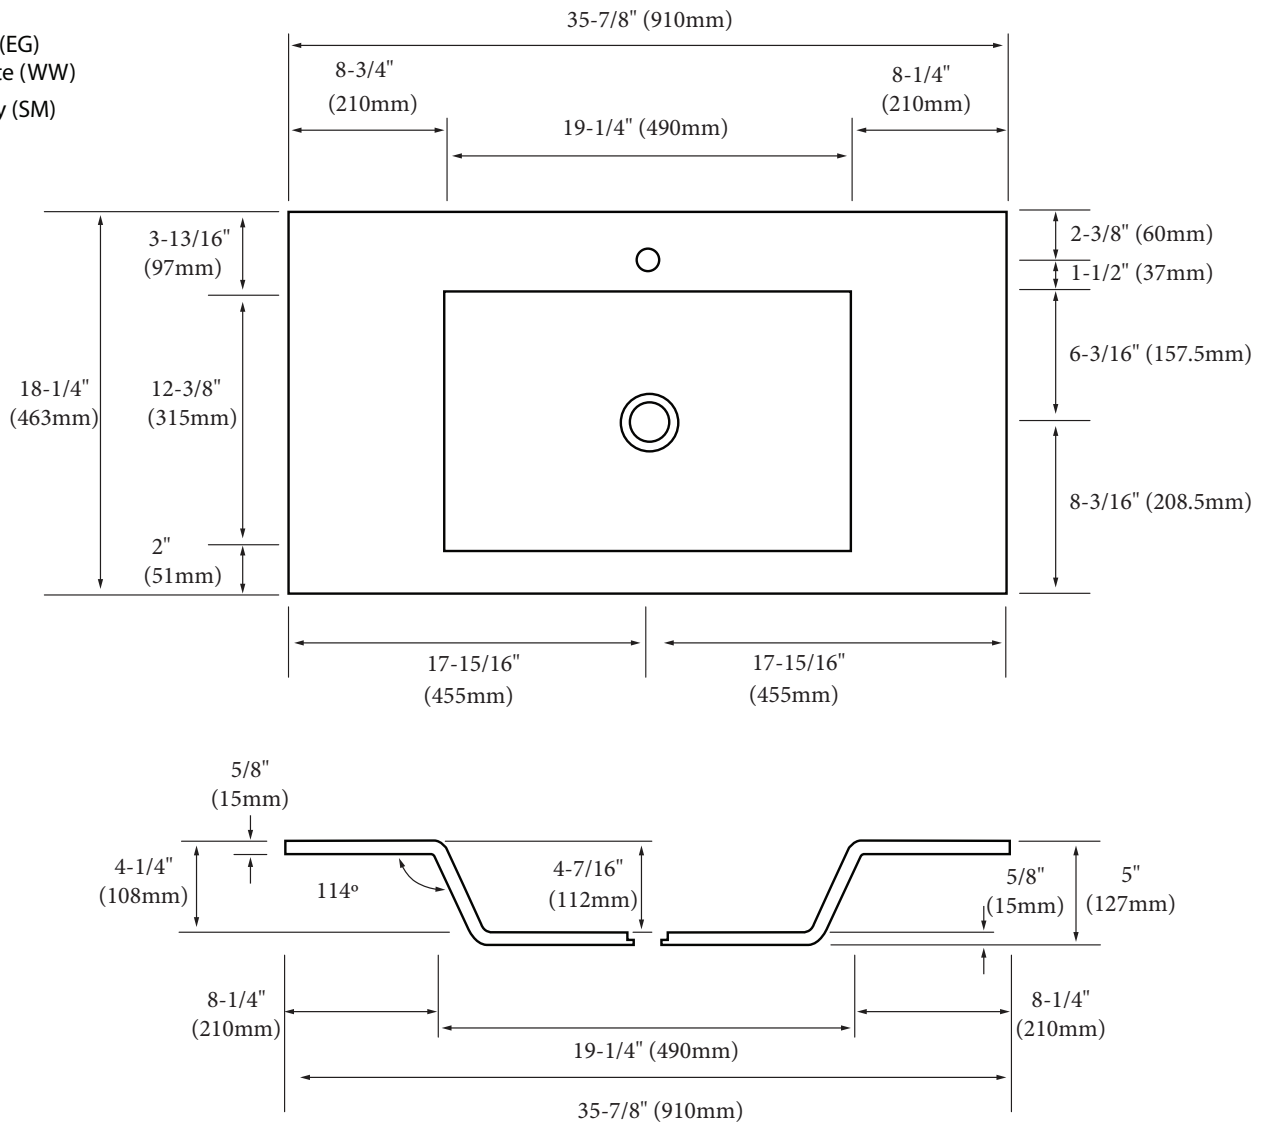

FINISHES

- Ever Green (EG)
- Winter White (WW)
- Smoke Grey (SM)

For clarification, please contact Madeli Customer Care at (800)-819-6988 or (305)-718-8817 Ext. 1

All dimensions are approximate and subject to standard tolerance. Specifications subject to change without prior notice.