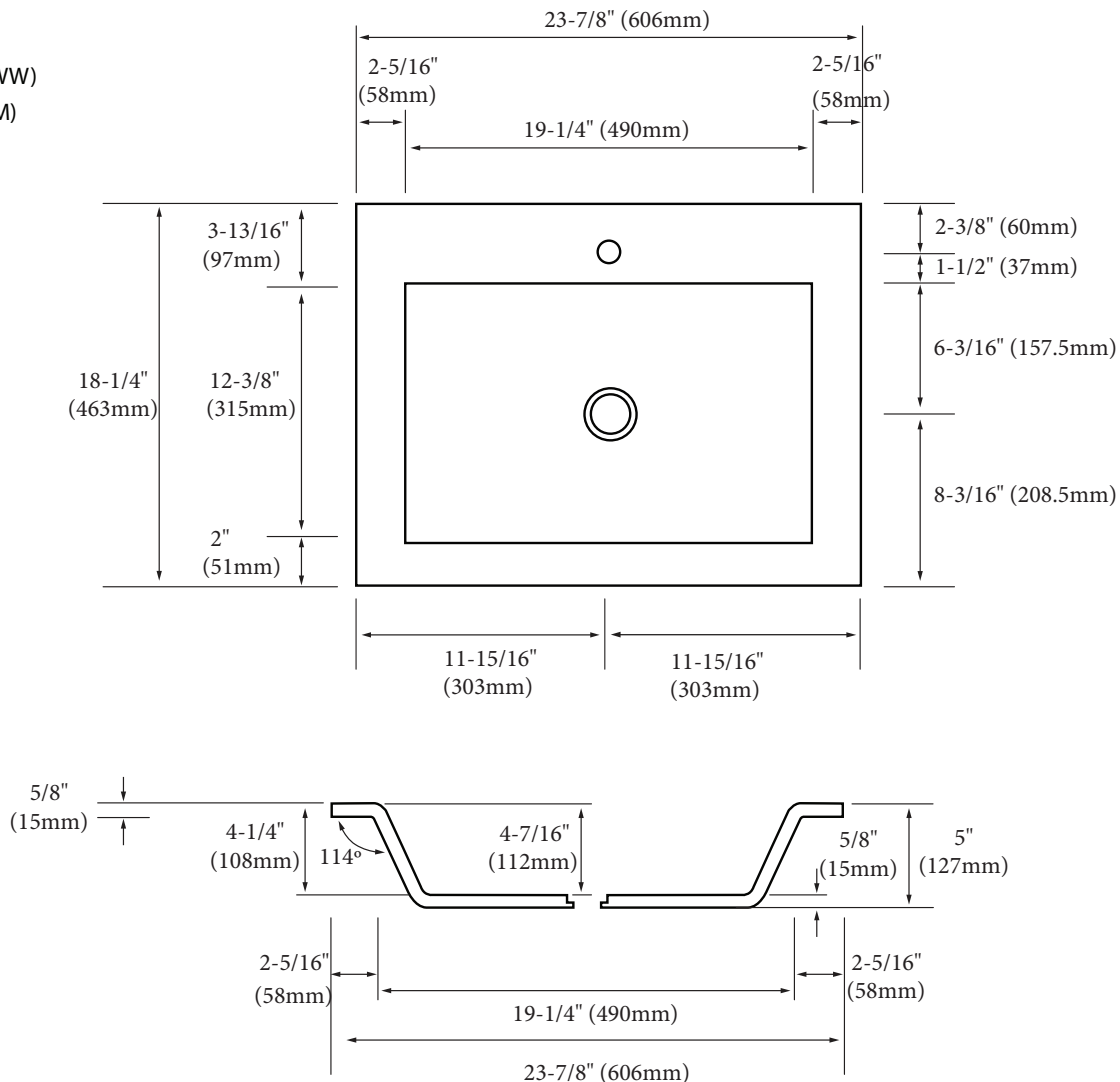

Glass Top/Basin 24"

Specification & Installation Guide

FEATURES

- Design: contemporary with rectangular basin.
- Material: Tempered glass.
- Type: Semi-Recessed
- Overflow: no
- Dimensions : 23-7/8" (606mm)L x 18-1/4"(463mm)W x 5" (127mm)
- Countertop thickness: 5/8"(15mm).
- Drain hole: \varnothing 1-3/4"(45mm)
- Faucet hole: Single.
- Bowl depth: 4-1/4"(108mm)
- Backsplash included: 4-7/16"(112mm) x 5/8"(15mm)
- Packaging Dimensions: 28"(711mm) x 22"(559mm) x 10"(254mm)
- Gross Weight: 34 lbs (15.45 kg)

FINISHES

- Ever Green (EG)
- Winter White (WW)
- Smoke Grey (SM)

For clarification, please contact Madeli Customer Care at (800)-819-6988 or (305)-718-8817 Ext. 1

All dimensions are approximate and subject to standard tolerance. Specifications subject to change without prior notice.