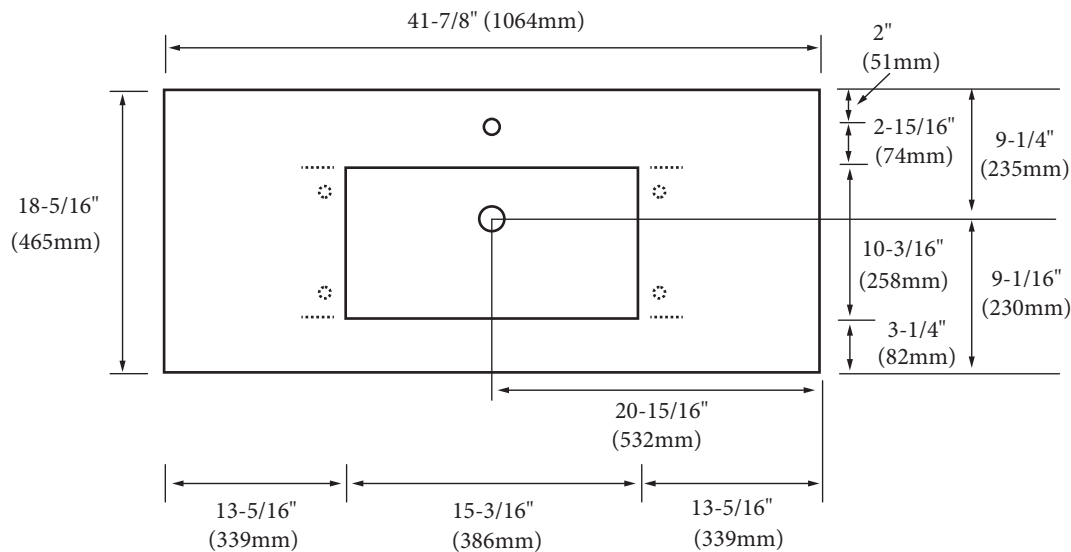

- QSA1812-42-110-XX - Single faucet (as shown)
- QSA1812-42-130-XX - 8" widespread

Quartzstone Countertop – 42"

Specification & Installation Guide

FEATURES

- Design: Quartzstone Countertop
- Material: Quartz composite.
- Dimension: 41-7/8" (1064 mm)L x 18-5/16" (465 mm)W x 1-1/4" (30 mm)H
- Basin cut-out for Madeli under mount sink CB-1813.
- Faucet hole(s): Single or 8" widespread.
- Backsplash is not included.
- Packaging Dimensions: 45" (1143 mm) x 21" (534 mm) x 4" (102 mm)
- Gross Weight: 65 lbs (30 kg)

FINISHES

- White (WH)
- Soft-Grey (SG)
- White Carrara (WC)

TOP VIEW

UNDER SIDE VIEW (CLIP POSITIONS)

For clarification, please contact Madeli Customer Care at (800)-819-6988 or (305)-718-8817 Ext. 1

All dimensions are approximate and subject to standard tolerance. Specifications subject to change without prior notice.