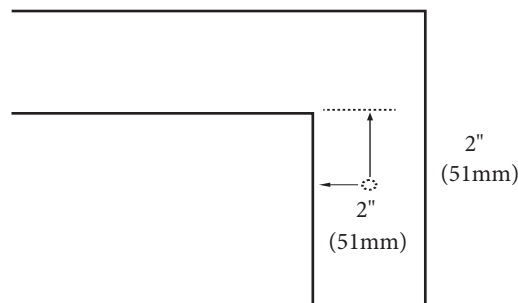

- QSA1812-42-110-XX - Single faucet (as shown)
- QSA1812-42-130-XX - 8" widespread

Quartzstone Countertop – 42"

Specification & Installation Guide

FEATURES

- Design: Quartzstone Countertop
- Material: Quartz composite.
- Dimension: 41-7/8" (1064 mm)L x 18-5/16" (465 mm)W x 1-1/4" (30 mm)H
- Basin cut-out for Madeli under mount sink CB-1813.
- Faucet hole(s): Single or 8" widespread.
- Backsplash is not included.
- Packaging Dimensions: 45" (1143 mm) x 21" (534 mm) x 4" (102 mm)
- Gross Weight: 65 lbs (30 kg)

FINISHES

- White (WH)
- Soft-Grey (SG)
- White Carrara (WC)

TOP VIEW

UNDER SIDE VIEW (CLIP POSITIONS)

For clarification, please contact Madeli Customer Care at (800)-819-6988 or (305)-718-8817 Ext. 1

All dimensions are approximate and subject to standard tolerance. Specifications subject to change without prior notice.