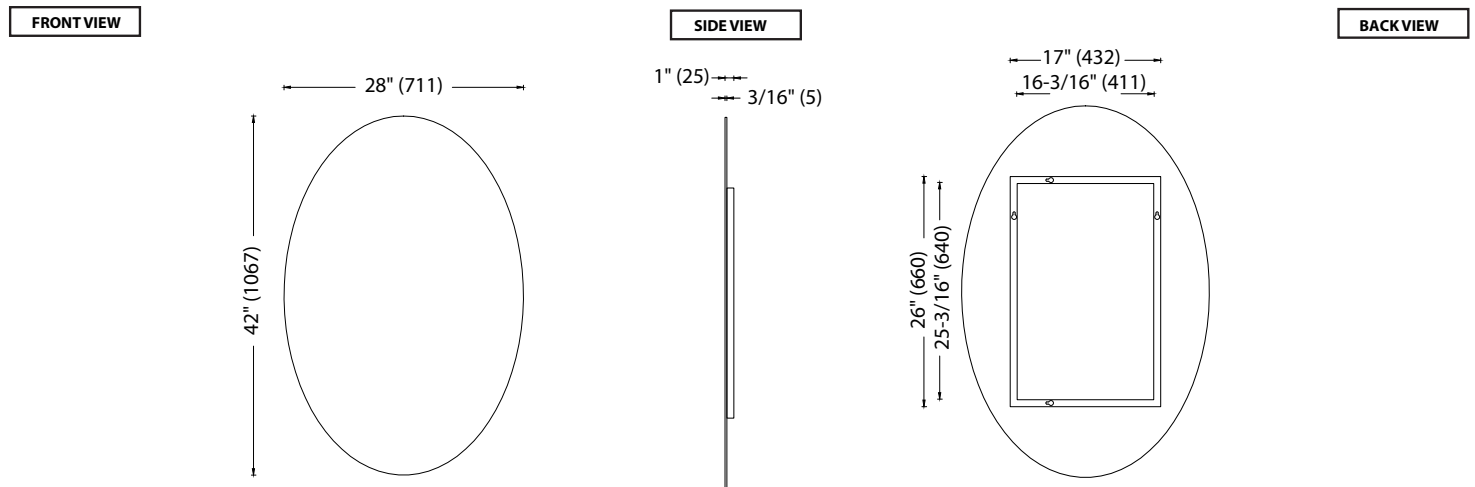

The "evO" Mirror Collection

Specification & Installation Guide

RL-EV2842-003-AL

Features

- Wall hung oval frameless mirror
- Designer "floating" look - 3/4" off the wall
- Size: 42" (1067 mm) H x 13/16" (20 mm) D x 28" (711 mm) W
- Plain mirror with aluminum base
- Copper free mirror and GreenShield™ protective backing

Package dimension

31" x 45" x 6"

Gross weight

30 lbs / 14 kgs

RL-EV2842-F03-AL

Features

- Wall hung oval frameless mirror
- Designer "floating" look - 3/4" off the wall
- Size: 42" (1067 mm) H x 13/16" (20 mm) D x 28" (711 mm) W
- Frameless DualFrost™ etched mirror edges with aluminum base
- Copper free mirror and GreenShield™ protective backing

Package dimension

31" x 45" x 6"

Gross weight

30 lbs / 14 kgs

For clarification, please contact Madeli Customer Care at (800)-819-6988 or (305)-718-8817 Ext. 1

All dimensions are approximate and subject to standard tolerance. Specifications subject to change without prior notice.