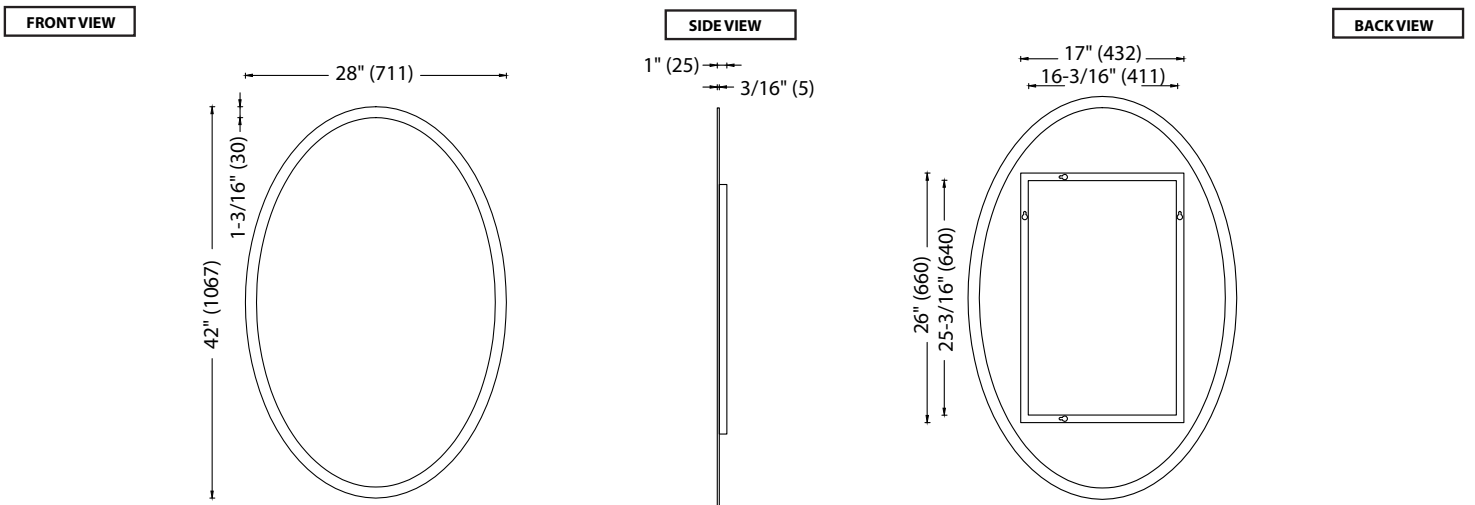

The "evO" Mirror Collection

Specification & Installation Guide

RL-EV2842-003-AL

Features

- Wall hung oval frameless mirror
- Designer "floating" look - 3/4" off the wall
- Size: 42" (1067 mm) H x 13/16" (20 mm) D x 28" (711 mm) W
- Plain mirror with aluminum base
- Copper free mirror and GreenShield™ protective backing

Package dimension

31" x 45" x 6"

Gross weight

30 lbs / 14 kgs

RL-EV2842-F03-AL

Features

- Wall hung oval frameless mirror
- Designer "floating" look - 3/4" off the wall
- Size: 42" (1067 mm) H x 13/16" (20 mm) D x 28" (711 mm) W
- Frameless DualFrost™ etched mirror edges with aluminum base
- Copper free mirror and GreenShield™ protective backing

Package dimension

31" x 45" x 6"

Gross weight

30 lbs / 14 kgs

For clarification, please contact Madeli Customer Care at (800)-819-6988 or (305)-718-8817 Ext. 1

All dimensions are approximate and subject to standard tolerance. Specifications subject to change without prior notice.