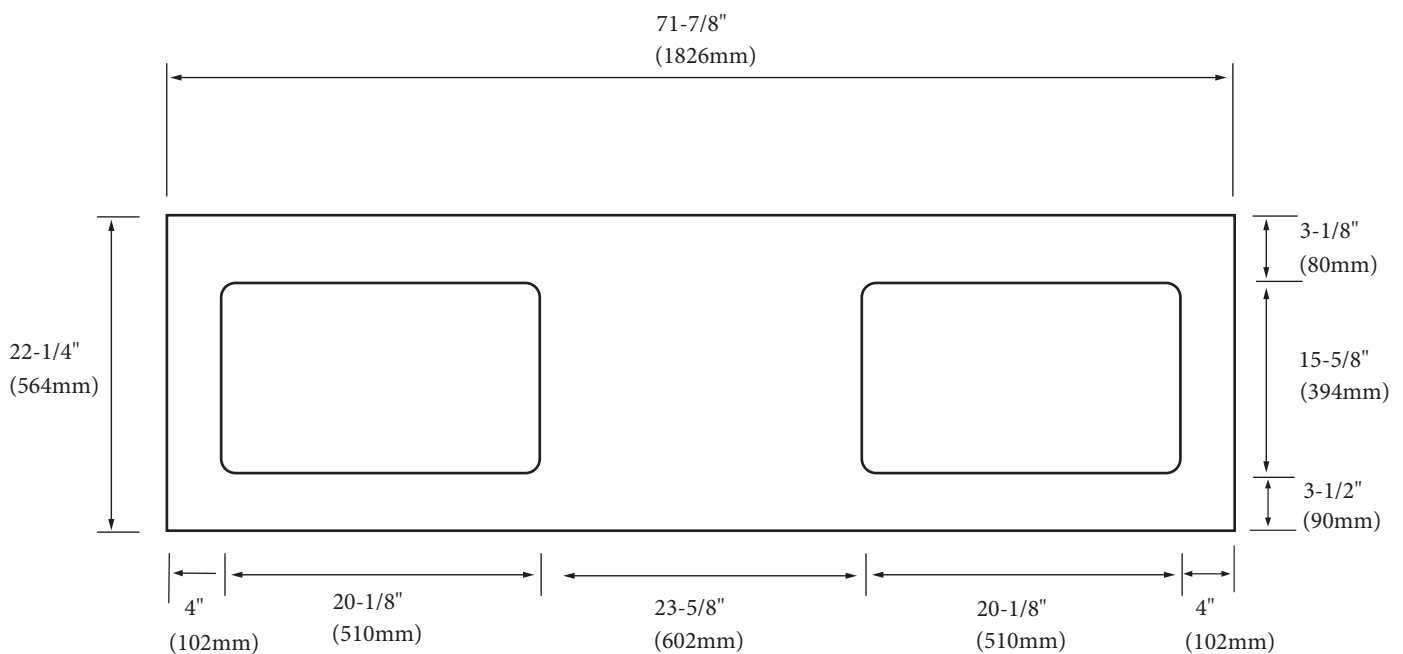

Glass Top/Basin 72"

Specification & Installation Guide

FEATURES

- Design: Glass Countertop
- Material: Tempered Glass
- Type: Above-counter with pre cut-out hole
- Dimension: 71-7/8" (1826 mm)L x 22-1/4" (564 mm)W x 5/8" (15 mm)H
- Pre cut-out hole for Madeli semi-recess ceramic basins CB-7124-WH or CB-6124-WH
- 4"H backsplash is included
- Packaging Dimensions: 76" (1936mm) x 27" (686mm) x 3" (76mm)
- Gross Weight: 79 lbs (36 kg)

FINISHES

- Winter White (WW)
- Smoke Grey (SM)

For clarification, please contact Madeli Customer Care at (800)-819-6988 or (305)-718-8817 Ext. 1

All dimensions are approximate and subject to standard tolerance. Specifications subject to change without prior notice.