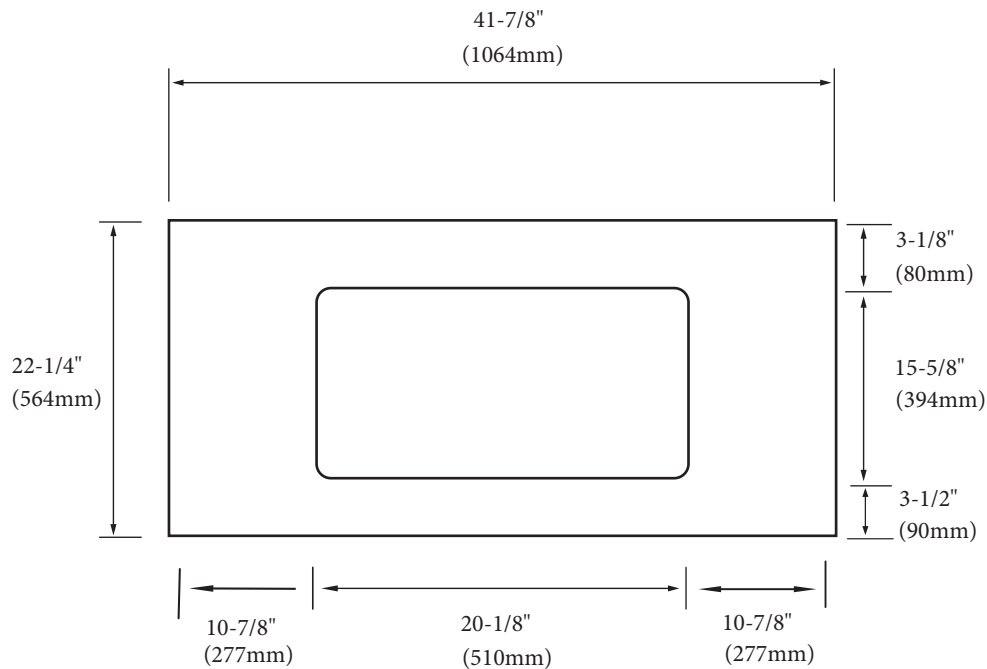

Glass Top/Basin 42"

Specification & Installation Guide

FEATURES

- Design: Glass Countertop
- Material: Tempered Glass
- Type: Above-counter with pre cut-out hole
- Dimension: 41-7/8" (1064 mm)L x 22-1/4" (564 mm)W x 5/8" (15 mm)H
- Pre cut-out hole for Madeli semi-recess ceramic basin CB-7124-WH or CB6124-WH
- 4"H backsplash is included
- Packaging Dimensions: 46" (1168mm) x 27" (686mm) x 3" (76mm)
- Gross Weight: 46 lbs (21 kg)

FINISHES

- Winter White (WW)
- Smoke Grey (SM)

For clarification, please contact Madeli Customer Care at (800)-819-6988 or (305)-718-8817 Ext. 1

All dimensions are approximate and subject to standard tolerance. Specifications subject to change without prior notice.