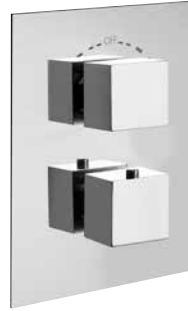

INSTALLATION SUBMITTAL AND DIMENSION

QU..691

Thermostatic valve with 2 way diverter volume control.

Rough valve not included.

QUCR691 Polished Chrome
QUPW691 Brushed Nickel
QUOK691 Matt Gold PVD
QUBL691 Matt Black PVD

Serie Quadro