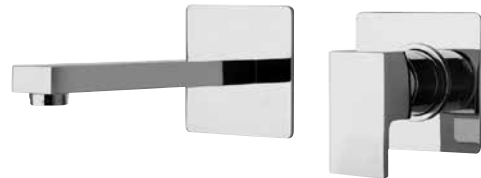

### QU..208

Single-lever wall mounted mixer with plate.

QUCR208 Polished Chrome  
 QUPW208 Brushed Nickel  
 QUOK208 Matt Gold PVD  
 QUBL208 Matt Black PVD

## FEATURES

- Solid Brass Construction
- Single Control Ceramic Disc Valve
- Left or right spout installation
- Step-By-Step Installation Instructions