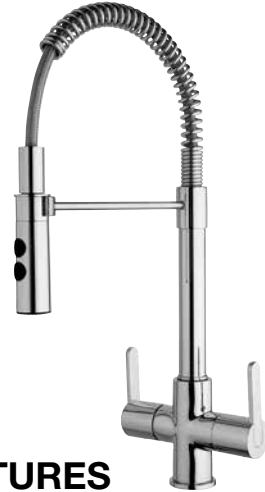

### DA..490

Pull out kitchen faucet with spout rotates.

DACR490 Polished Chrome

DAPW490 Brushed Nickel

## FEATURES

- Solid brass construction
- Two Function Head – Spray and Stream
- 360 degree spout rotation
- Optional 3-hole deckplate sold separately
- Step-By-Step Installation Instructions