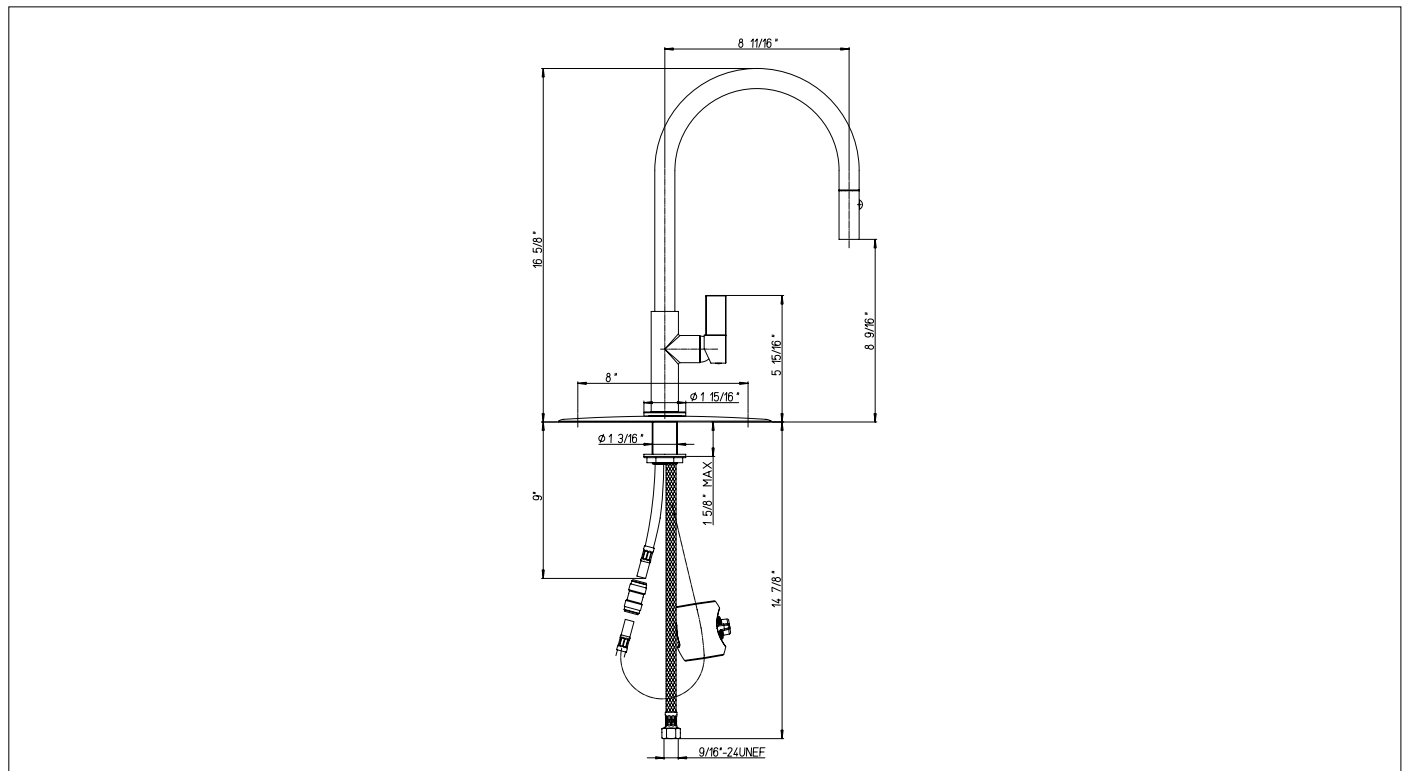

## INSTALLATION SUBMITTAL AND DIMENSION

### 78.591S

Single handle pull-down spray kitchen faucet,  
spout rotates.

78CR591S Polished Chrome

78PW591S Brushed Nickel

## DIMENSIONS

## FEATURES

- Solid Brass Construction
- Single Control Operation
- 180° Spout Rotation
- 2 Function Sprayer (Spray/Stream)
- Optional 3-hole deckplate sold separately
- Step-By-Step Installation Instructions