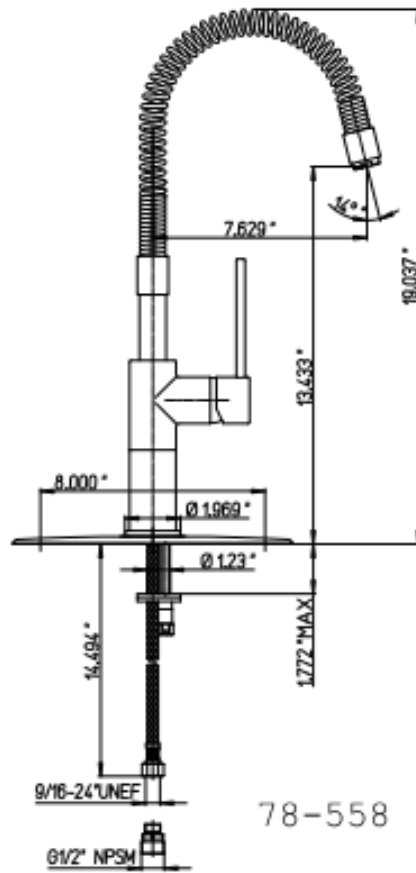

# 78-558

Single handle pulldown kitchen  
faucet with spring spout

### Features

	78CR558	78PW558
Solid Brass Construction	X	X
Single Control Ceramic Disc Valve	X	X
Meets NSF 61/9 Annex G Lead Requirements	X	X
ADA Compliant	X	X
Step-By-Step Installation Instructions	X	X
Limited Lifetime Warranty	X	X
1.75 GPM	X	X