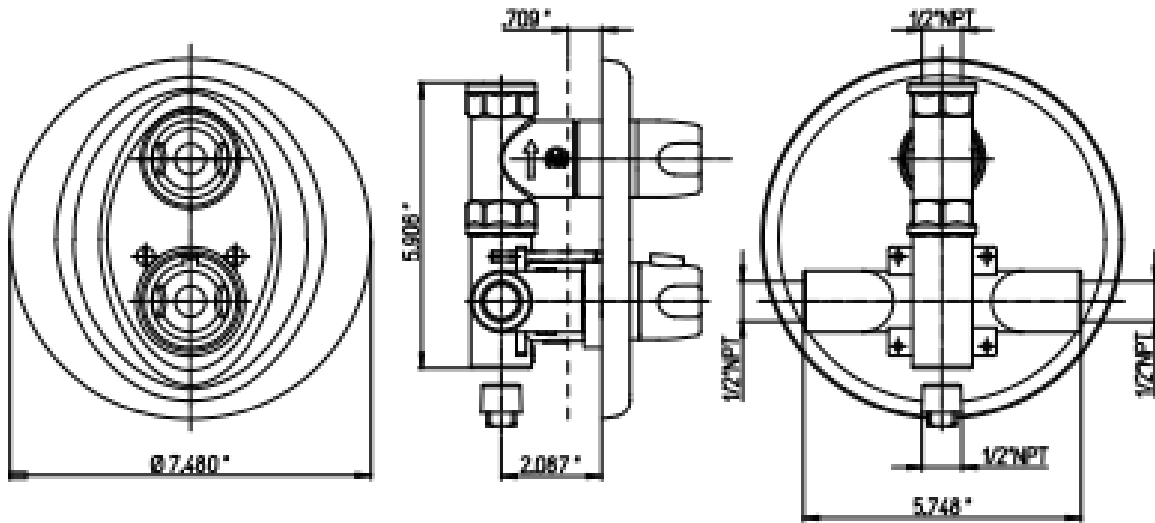

LATOSCANA
by Flair

3T-690

Water Harmony thermostatic
valve with $\frac{3}{4}''$ ceramic disk
volume control

Water Harmony Series

3T-690

Traditional Styling

STANDARDS

- Compliant with ASME A112.18.1-B125.1
- Compliant with AB1953
- Compliant with ANSI NSF61 – Annex G
- Certified by CSA International
- Compliant with ANSI A117.1

Finishes

	3TCR690	3TPW690
Polished Chrome	X	
Brushed Nickel		X

Features

	3TCR690	3TPW690
Solid Brass Construction	X	X
3/4" Ceramic Disc Valves	X	X
Thermostatic Cartridge	X	X
Step-By-Step Installation Instructions	X	X
Complies with ASSE 1016 Standard	X	X
Bath GPM: 7.76-9.08; Shower GPM: 6.12-7.13	X	X