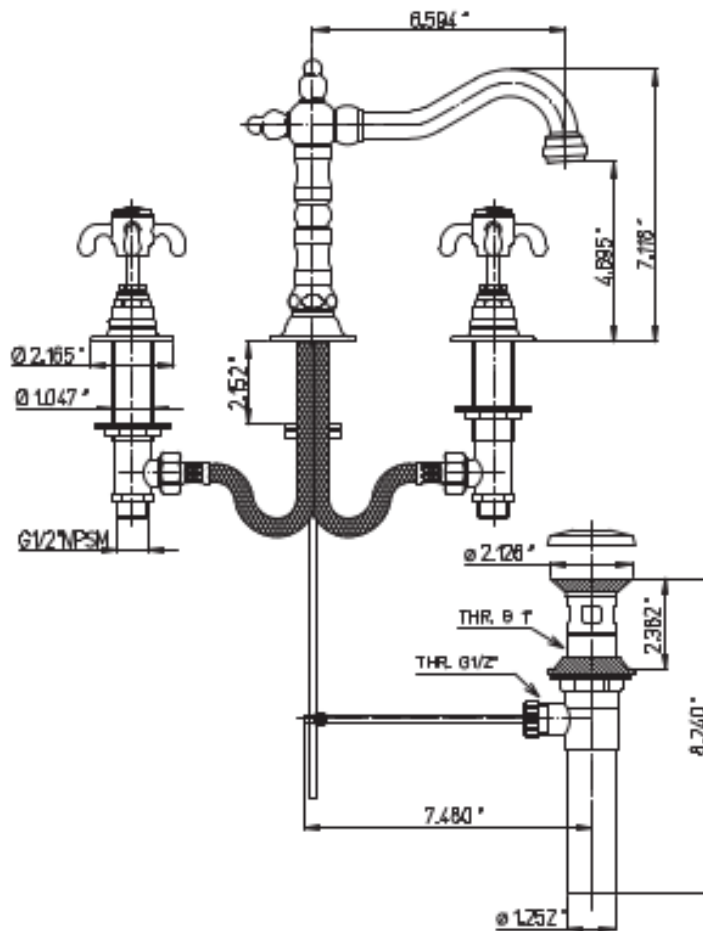

87-214

Ornellaia widespread lavatory faucet
with cross handles
8" centers
Rotating spout
Pop-Up Drain Included.

Ornellaia Series

87-214

Lavatory Faucet, Traditional Styling

STANDARDS

- Compliant with ASME A112.18.1-B125.1
- Compliant with AB1953
- Compliant with ANSI NSF61 – Annex G
- Certified by CSA International
- Compliant with ANSI A117.1

Finishes	87CR214	87PW214	87TU214
Polished Chrome	X		
Brushed Nickel		X	
Tuscan Bronze			X

Features	87CR214	87PW214	87TU214
Solid Brass Construction	X	X	X
Meets NSF61/9 Annex G Lead Requirements	X	X	X
ADA Compliant	X	X	X
Step-By-Step Installation Instructions	X	X	X
Limited Lifetime Warranty	X	X	X
1.5 GPM	X	X	X