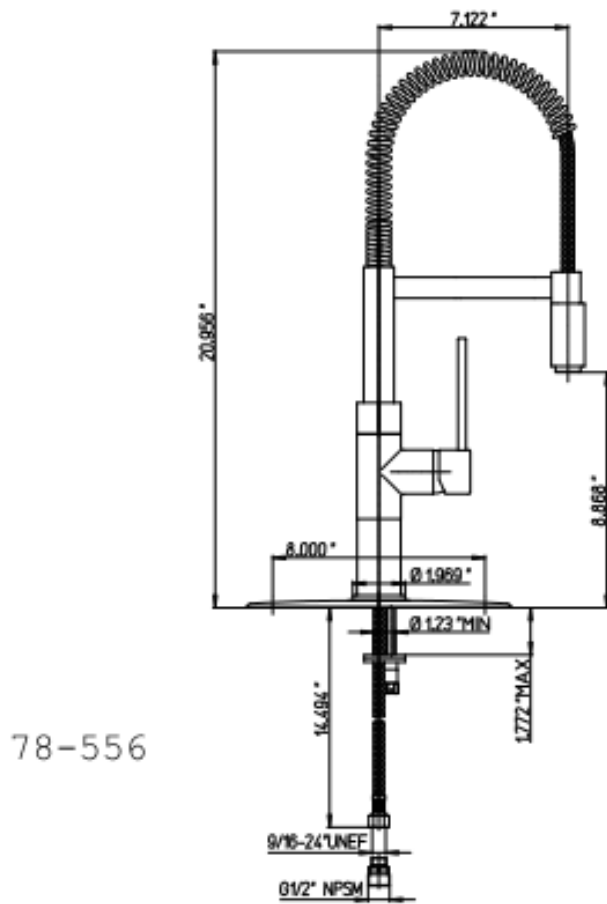

78-556

Single handle pulldown spray
kitchen faucet with spring spout

Kitchen series

78-556

Pulldown kitchen, Contemporary Styling

STANDARDS

- Compliant with ASME A112.18.1-B125.1
- Compliant with AB1953
- Compliant with ANSI NSF61 – Annex G
- Certified by CSA International
- Compliant with ANSI A117.1

Finishes	78CR556	78PW556
Polished Chrome	X	
Brushed Nickel		X

Features	78CR558	78PW558
Solid Brass Construction	X	X
Single Control Ceramic Disc Valve	X	X
Meets NSF 61/9 Annex G Lead Requirements	X	X
ADA Compliant	X	X
Step-By-Step Installation Instructions	X	X
1.75 GPM	X	X