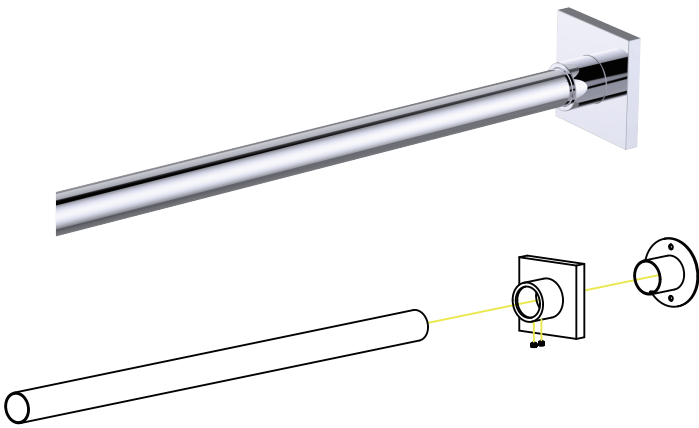

SHOWER ROD

SHOWER ROD SQUARE 5'/6'

Item # KSRZ-SQ-5SS

Item # KSRZ-SQ-6SS

FEATURES

- Modern styling
- Durable finishes
- Concealed installation

WARRANTY

- Lifetime limited (Residential use)
- One Year (Commercial use)

FINISHES STOCKED IN

- Polished
- Satin

MOUNTING HARDWARE

Mounting kit included

Note: Dimensions and specifications are subject to change without notice.