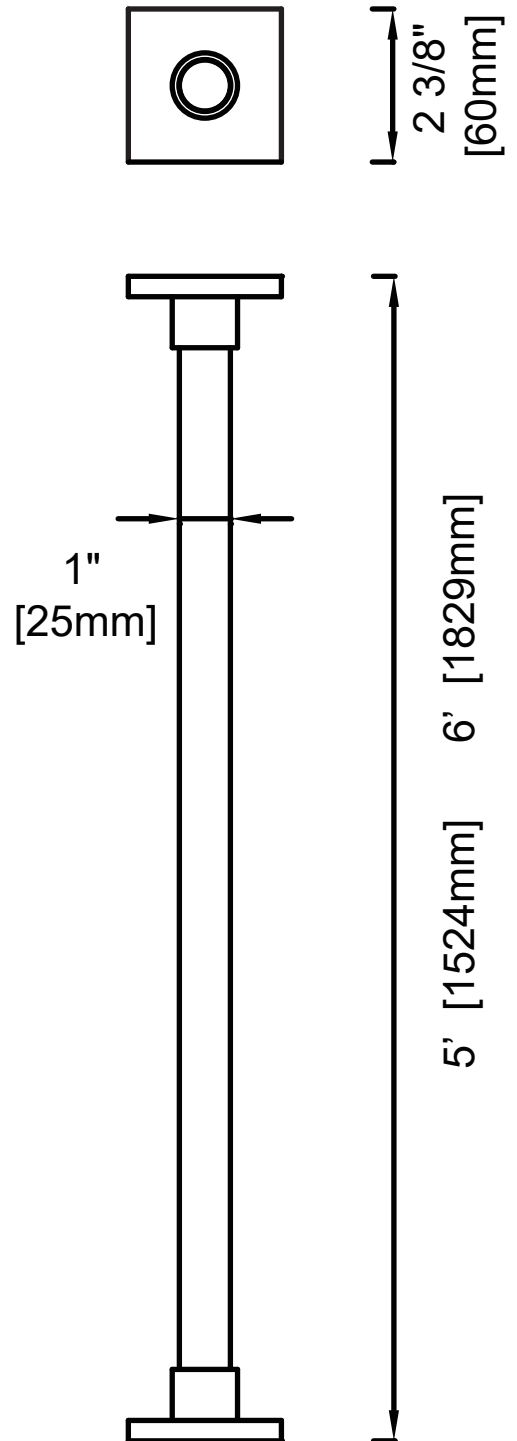

SHOWER ROD

SHOWER ROD SQUARE 5'/6'

Item # KSRZ-SQ-5SS

Item # KSRZ-SQ-6SS

FEATURES

- Modern styling
- Durable finishes
- Concealed installation

WARRANTY

- Lifetime limited (Residential use)
- One Year (Commercial use)

FINISHES STOCKED IN

- Polished
- Satin

MOUNTING HARDWARE

Mounting kit included

Note: Dimensions and specifications are subject to change without notice.