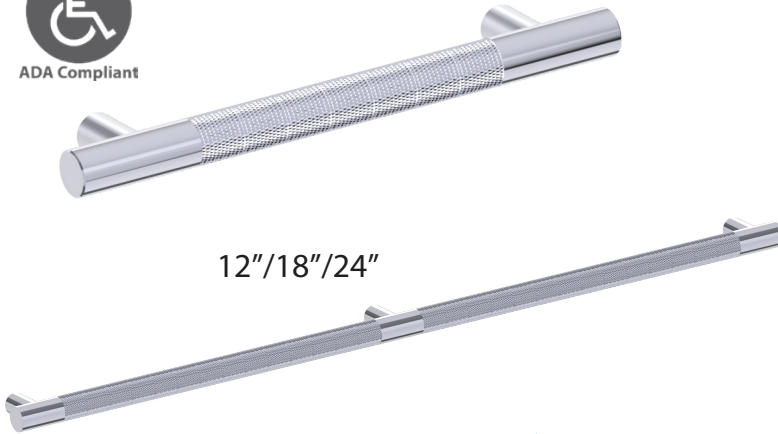

ADA Compliant

12"/18"/24"

36"/42"

Decorative Plumbing + Hardware Association
2019 Product of the Year Winner

PRODUCT NAME: TOWEL BAR 30"

PRODUCT CODE: 12" 8289912K
18" 8289918K
24" 8289924K
36" 8289936K
42" 8289942K

MATERIAL: All-brass construction

KEY FEATURES: Contemporary tubular design with subtle knurling.

STOCKED FINISHES:

- Polished Chrome (99)
- Brushed Nickel (81)
- Polished Nickel (68)
- Matte Black (48)
- Champagne Bronze (30)
- Prosecco Bronze (35)

SPECIAL FINISHES AVAILABLE: Please see our website for full list samples

WARRANTY:

Lifetime Limited (Residential Use)
One Year (Commercial Use)

CIRCO KNURLED COLLECTION GRAB BAR

12" 8289912K
18" 8289918K
24" 8289924K
36" 8289936K
42" 8289942K