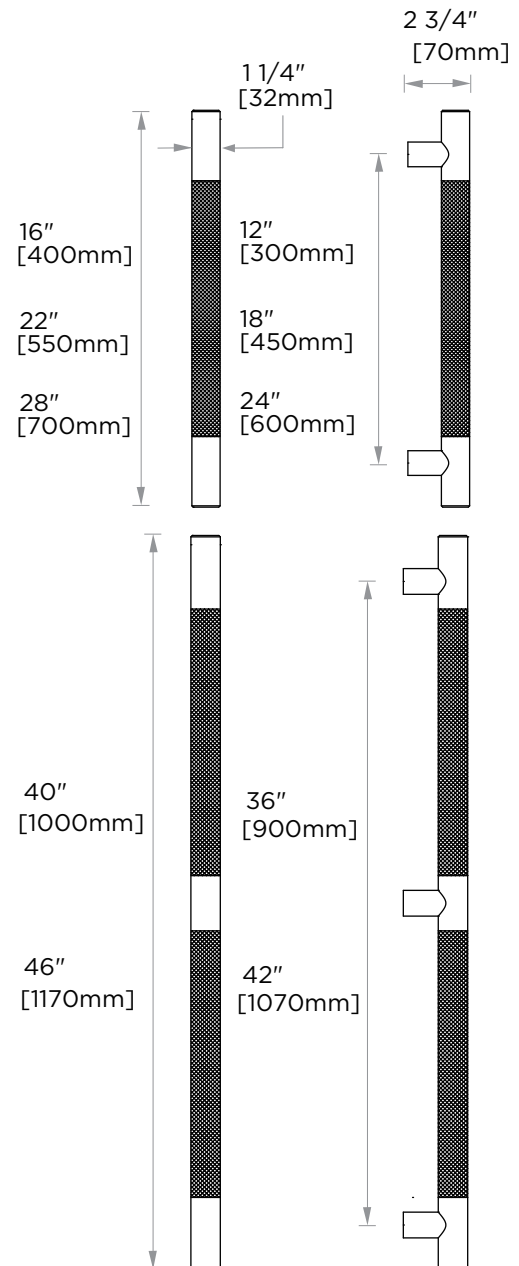

ADA Compliant

12"/18"/24"

36"/42"

Decorative Plumbing + Hardware Association
2019 Product of the Year Winner

PRODUCT NAME: TOWEL BAR 30"

PRODUCT CODE: 12" 8289912K
18" 8289918K
24" 8289924K
36" 8289936K
42" 8289942K

SPECIAL FINISHES AVAILABLE: Please see our website for full list samples

WARRANTY:

Lifetime Limited (Residential Use)
One Year (Commercial Use)

CIRCO KNURLED COLLECTION GRAB BAR

12" 8289912K
18" 8289918K
24" 8289924K
36" 8289936K
42" 8289942K

NOTE: Dimensions and specifications are subject to change without notice.