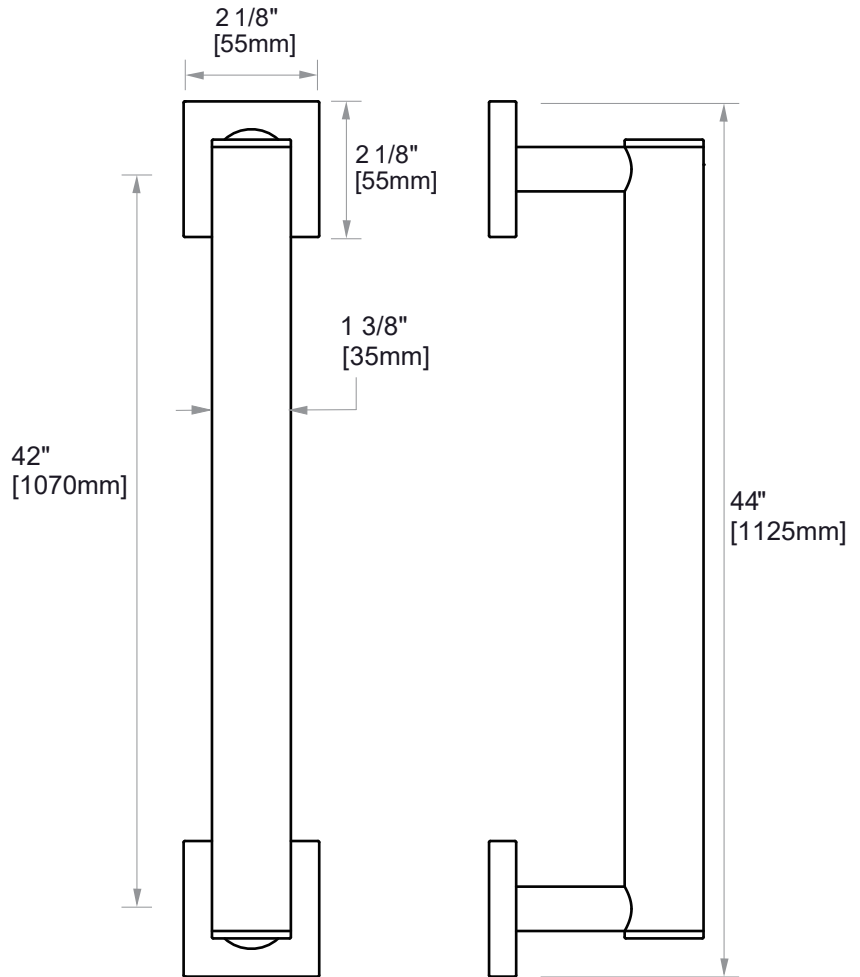

PRODUCT NAME: GRAB BAR

SIZE: 42"

PRODUCT CODE: 8289442-35mm

MATERIAL: All-brass construction

STOCKED FINISHES:

- Polished Chrome (99)
- Brushed Nickel (81)
- Polished Nickel (68)

SPECIAL FINISHES AVAILABLE: Please see our website for full list samples

WARRANTY:

Lifetime Limited (Residential Use)
One Year (Commercial Use)