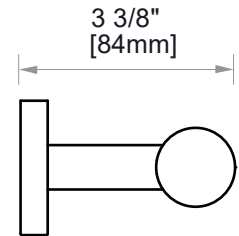

9400 SERIES (1.5"/35MM) GRAB BAR 42" 8289442-35mm

PRODUCT NAME: GRAB BAR

SIZE: 42"

PRODUCT CODE: 8289442-35mm

MATERIAL: All-brass construction

STOCKED FINISHES:

- Polished Chrome (99)
- Brushed Nickel (81)
- Polished Nickel (68)