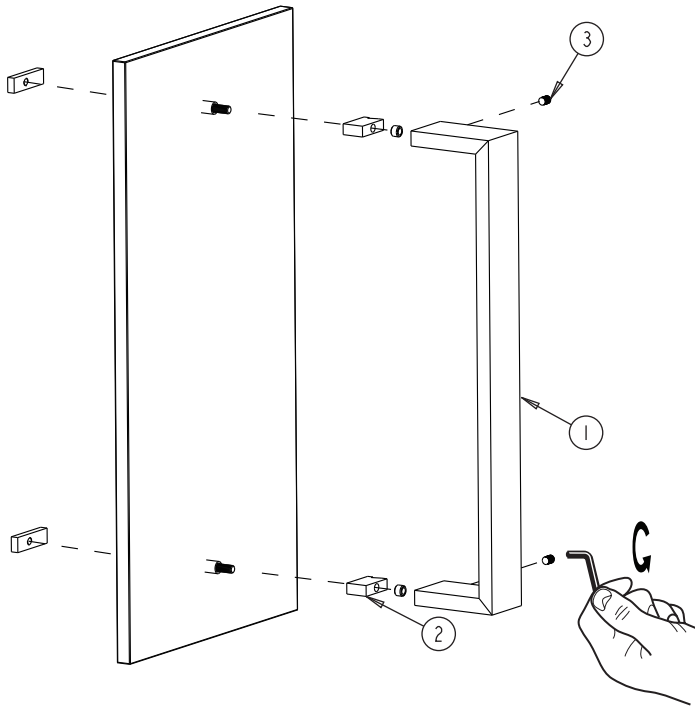

**HAMBURG
COLLECTION
SINGLE SHOWER
DOOR HANDLE
4407536**

PRODUCT NAME: SINGLE SHOWER DOOR HANDLE 36"

PRODUCT CODE: 4407536

MATERIAL: All-brass construction

KEY FEATURES: Transitional design.
Rectangular bold solid style.

HANDLES INFO

Components Included		
①	Handle	X1
②	Fixing Bracket	X2
③	Set Screw M5	X2

Mounting Kits Included		
	X1	Allen Key

GLASS INFO

Glass Hole C-C Distance		
A	6"/152mm	6" Shower Door Handle
	8"/203mm	8" Shower Door Handle
	12"/315mm	12" Shower Door Handle
	18"/457mm	18" Shower Door Handle
	24"/610mm	24" Shower Door Handle
	36"/914mm	36" Shower Door Handle
B	3/8"(10mm)	Glass Hole Diameter
C	6-12mm	Glass Thickness

* Can be used with extension kit for thicker doors

NOTE: Dimensions and specifications are subject to change without notice.