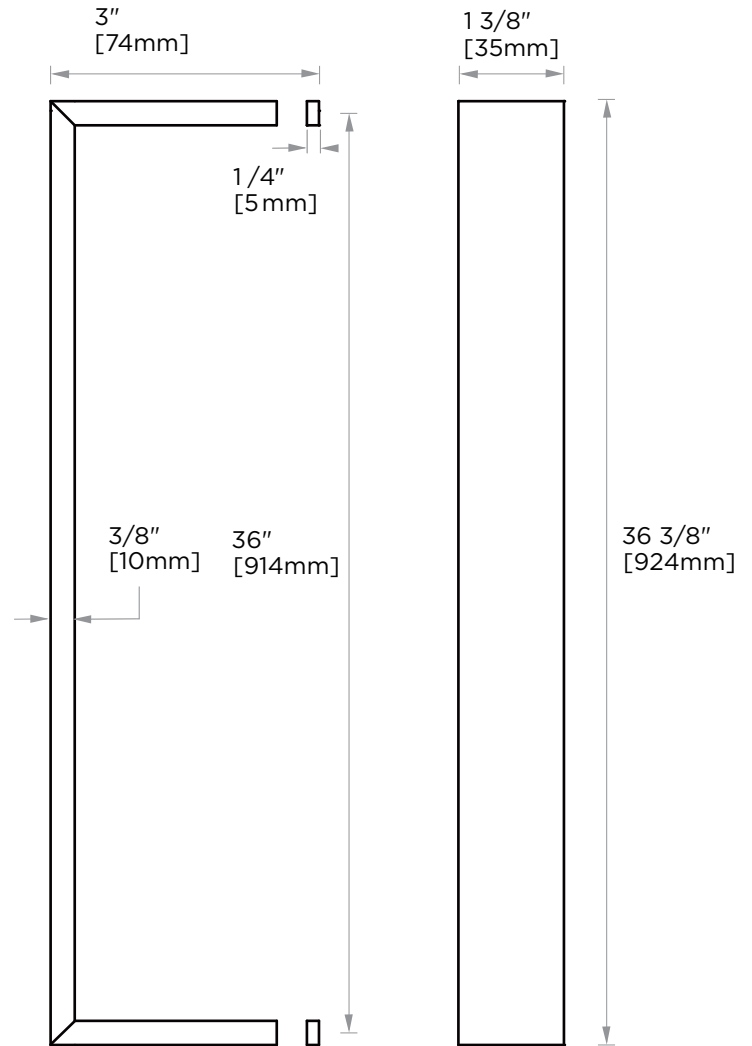

**HAMBURG
COLLECTION
SINGLE SHOWER
DOOR HANDLE
4407536**

PRODUCT NAME: SINGLE SHOWER DOOR HANDLE 36"

PRODUCT CODE: 4407536

MATERIAL: All-brass construction

KEY FEATURES: Transitional design.
Rectangular bold solid style.

HANDLES INFO

Components Included		
①	Handle	X1
②	Fixing Bracket	X2
③	Set Screw M5	X2

Mounting Kits Included		
	X1	Allen Key

GLASS INFO

Glass Hole C-C Distance		
A	6"/152mm	6" Shower Door Handle
	8"/203mm	8" Shower Door Handle
	12"/315mm	12" Shower Door Handle
	18"/457mm	18" Shower Door Handle
	24"/610mm	24" Shower Door Handle
	36"/914mm	36" Shower Door Handle
B	3/8"(10mm)	Glass Hole Diameter
C	6-12mm	Glass Thickness

* Can be used with extension kit for thicker doors

NOTE: Dimensions and specifications are subject to change without notice.