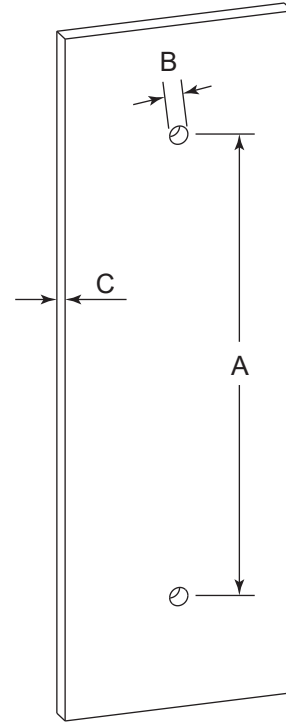

**HAMBURG
COLLECTION
SINGLE SHOWER
DOOR HANDLE
4407536**

PRODUCT NAME: SINGLE SHOWER DOOR HANDLE 36"

PRODUCT CODE: 4407536

MATERIAL: All-brass construction

KEY FEATURES: Transitional design.
Rectangular bold solid style.

HANDLES INFO

Components Included		
①	Handle	X1
②	Fixing Bracket	X2
③	Set Screw M5	X2

Mounting Kits Included		
	X1	Allen Key

GLASS INFO

Glass Hole C-C Distance		
A	6"/152mm	6" Shower Door Handle
	8"/203mm	8" Shower Door Handle
	12"/315mm	12" Shower Door Handle
	18"/457mm	18" Shower Door Handle
	24"/610mm	24" Shower Door Handle
	36"/914mm	36" Shower Door Handle
B	3/8"(10mm)	Glass Hole Diameter
C	6-12mm	Glass Thickness

* Can be used with extension kit for thicker doors

NOTE: Dimensions and specifications are subject to change without notice.