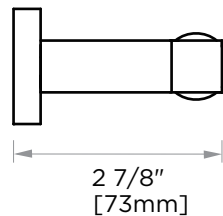

WARRANTY:

Lifetime Limited (Residential Use)
One Year (Commercial Use)

NOTE: Dimensions and specifications are subject to change without notice.