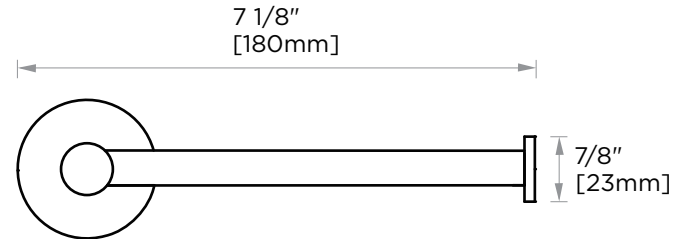

WARRANTY:

Lifetime Limited (Residential Use)
One Year (Commercial Use)

NOTE: Dimensions and specifications are subject to change without notice.