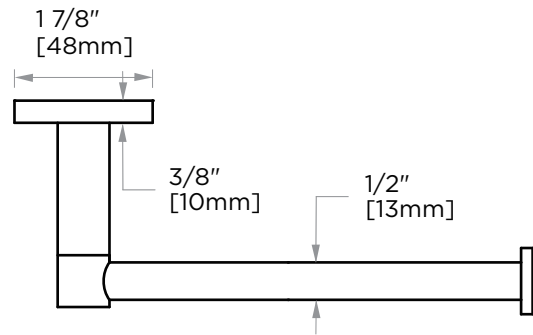

CIRCO COLLECTION
TISSUE HOLDER
365151

PRODUCT NAME: TISSUE HOLDER

PRODUCT CODE: 365151

MATERIAL: All-brass construction

KEY FEATURES: Contemporary design with a twist to a tubular style.

- STOCKED FINISHES:**
- Polished Chrome (99)
 - Brushed Nickel (81)
 - Polished Nickel (68)
 - Matte Black (48)
 - Brushed Brass (78)