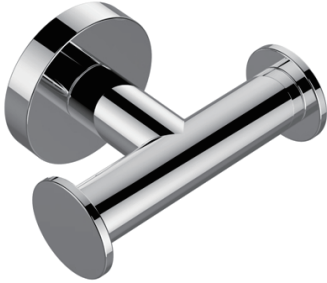

CIRCO COLLECTION DOUBLE ROBE HOOK 365132

PRODUCT NAME: DOUBLE ROBE HOOK

PRODUCT CODE: 365132

MATERIAL: All-brass construction

KEY FEATURES: Contemporary design with a twist to a tubular style.

STOCKED FINISHES: