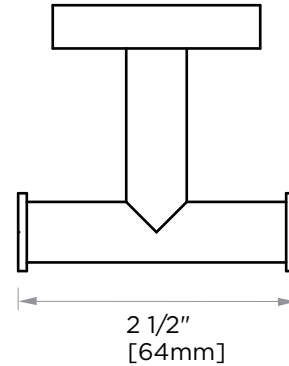

CIRCO COLLECTION DOUBLE ROBE HOOK 365132

PRODUCT NAME: DOUBLE ROBE HOOK

PRODUCT CODE: 365132

MATERIAL: All-brass construction

KEY FEATURES: Contemporary design with a twist to a tubular style.

STOCKED FINISHES:

NOTE: Dimensions and specifications are subject to change without notice.