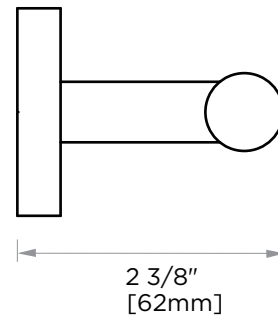

CIRCO COLLECTION DOUBLE ROBE HOOK 365132

PRODUCT NAME: DOUBLE ROBE HOOK

PRODUCT CODE: 365132

MATERIAL: All-brass construction

KEY FEATURES: Contemporary design with a twist to a tubular style.

STOCKED FINISHES:

NOTE: Dimensions and specifications are subject to change without notice.