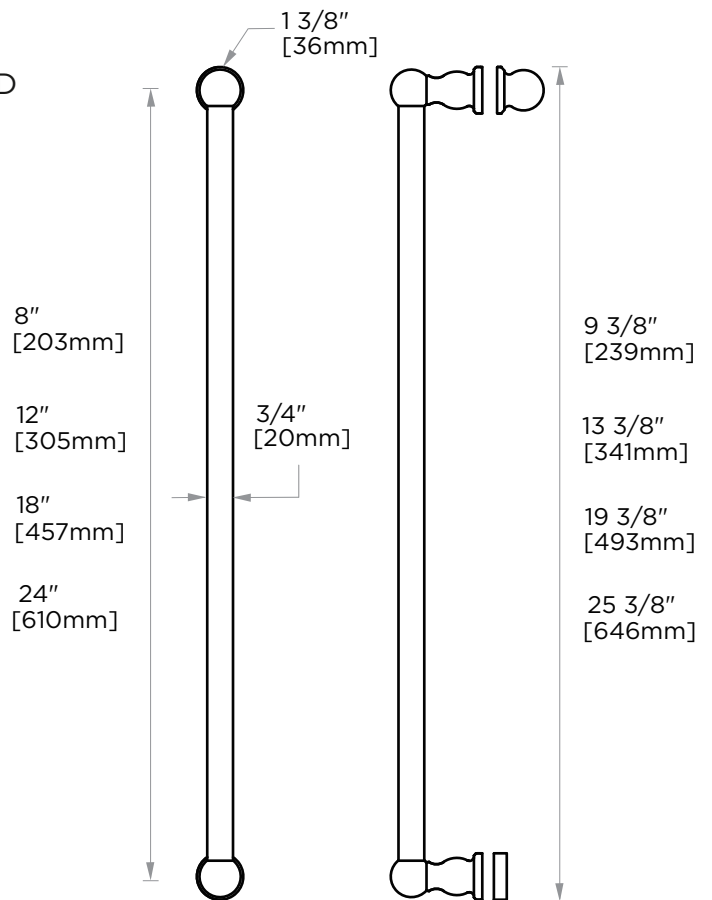

WARRANTY:

Lifetime Limited (Residential Use)
One Year (Commercial Use)

NOTE: Dimensions and specifications are subject to change without notice.