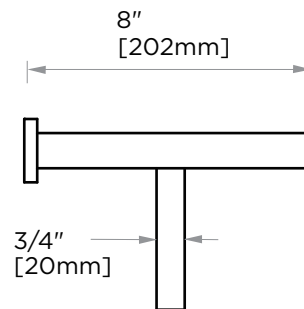

**LISBON COLLECTION**  
**TOWEL SHELF**  
277442

**PRODUCT NAME:** TOWEL SHELF

**PRODUCT CODE:** 277442

**MATERIAL:** All-brass construction

**KEY FEATURES:** Contemporary design. Square base with clean and elongated lines.

NOTE: Dimensions and specifications are subject to change without notice.