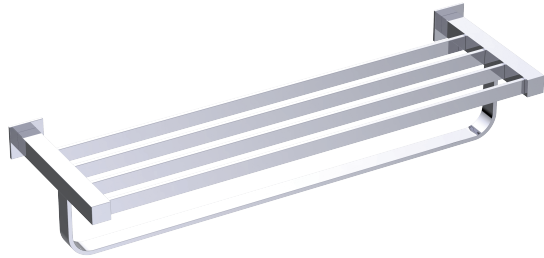

**LISBON COLLECTION**  
**TOWEL SHELF**  
277442

**PRODUCT NAME:** TOWEL SHELF

**PRODUCT CODE:** 277442

**MATERIAL:** All-brass construction

**KEY FEATURES:** Contemporary design. Square base with clean and elongated lines.