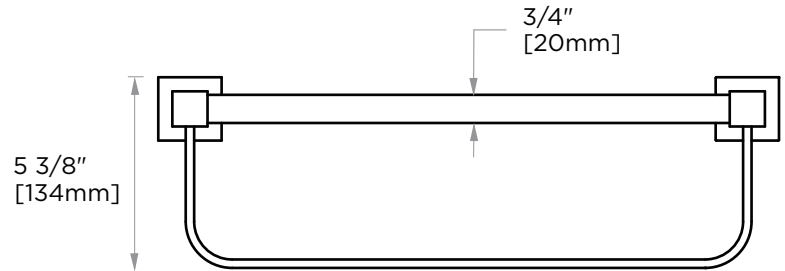

SPECIAL FINISHES AVAILABLE: 26 options available. Please see our website for full list samples

WARRANTY:
Lifetime Limited (Residential Use)
One Year (Commercial Use)