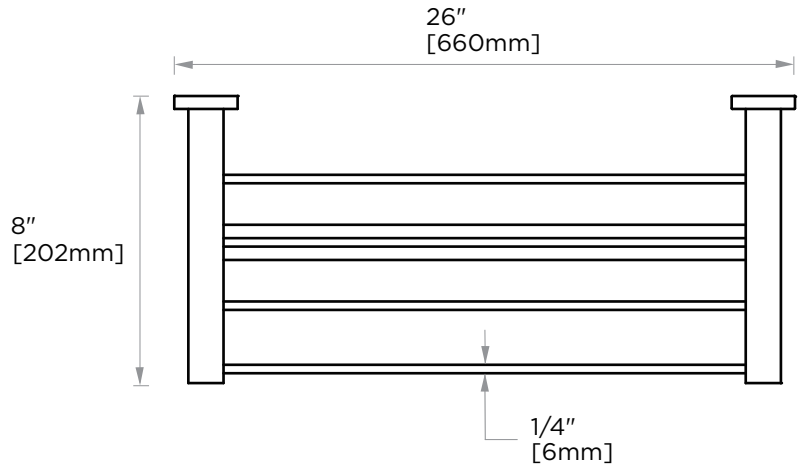

**LISBON COLLECTION**  
**TOWEL SHELF**  
277442

**PRODUCT NAME:** TOWEL SHELF

**PRODUCT CODE:** 277442

**MATERIAL:** All-brass construction

**KEY FEATURES:** Contemporary design. Square base with clean and elongated lines.

NOTE: Dimensions and specifications are subject to change without notice.